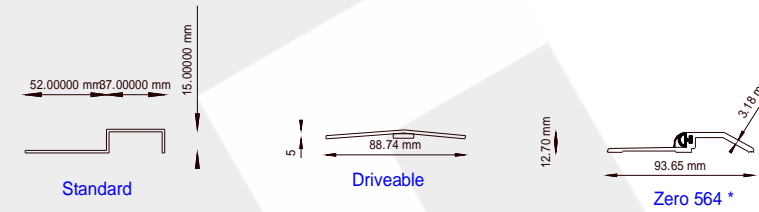

THRESHOLD OPTIONS

FRAME OPTIONS

Product :Armourdoor Fire Rated Steel Door FD01
Fire Rating: 120min
Operation:Manual
Infill:Honeycomb
Panic Hardware:Exidor 294 panic bolt
Threshold:Std
Frame Type:Type C
Fixing:Reveal fixed
Finish:Primer Finish (PPC options available contact office to discuss)