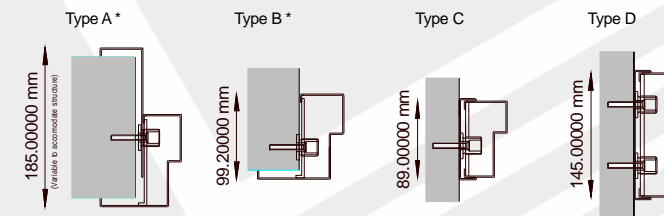

THRESHOLD OPTIONS

FRAME OPTIONS

Product :Armourdoor Fire Rated Steel Door FD01
Fire Rating: 120min
Operation:Manual
Infill:Honeycomb
Panic Hardware:Exidor 294 panic bolt
Threshold:Std
Frame Type:Type C
Fixing:Reveal fixed
Finish:Primer Finish (PPC options available contact office to discuss)