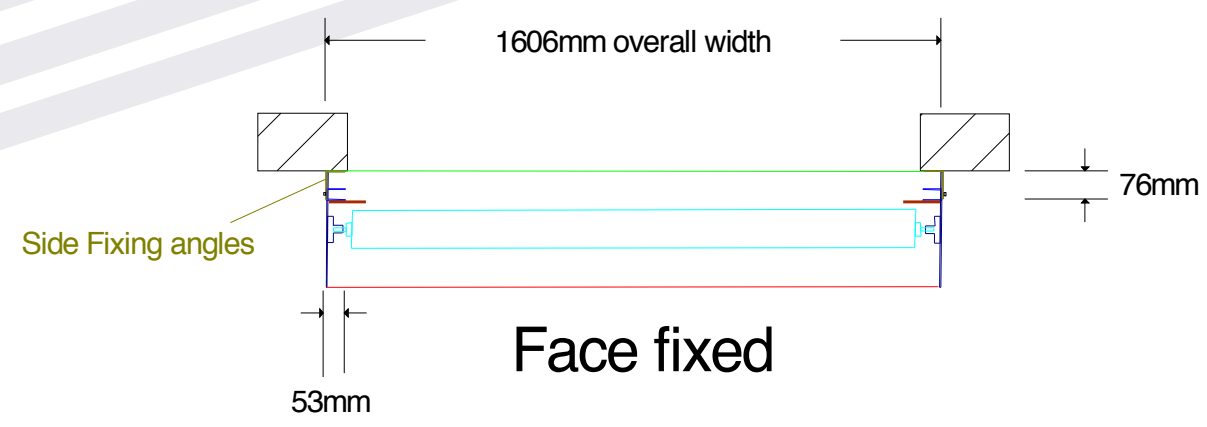

**Reveal fixed**

**Face fixed**

**Head plate sizes:**  
 Overall height: Upto 2000mm Head plate = 254mm  
 Overall height: Upto 3000mm Head plate = 305mm  
 Overall height: Upto 3500mm Head plate = 355mm

**Minimum Side guide requirements:**  
 Overall width: Upto 1400mm Guide = 38mm X 32mm  
 Overall width: Upto 3000mm Guide = 50mm X 32mm

**Maximum width:** 2850mm  
**Maximum height:** 3500mm

**Curtain weight:** 10kgs per m2

***Installation & Space requirements for standard manual shutter***

Scale: 1:20 @ A3