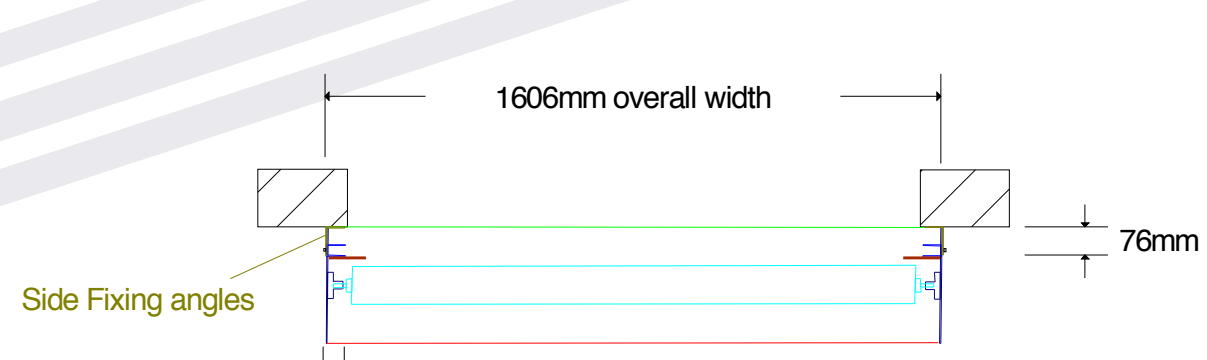

Reveal fixed

Face fixed

Product: G4 Alulink Grille
Operation: Manual Spring & lock
Fixing: Reveal fixed or Face fixed
Finish: Galvanised

Head plate sizes:
 Overall height: Upto 2000mm Head plate = 254mm
 Overall height: Upto 3000mm Head plate = 305mm

Minimum Side guide requirements:
 Overall width: Upto 1400mm Guide = 38mm X 32mm
 Overall width: Upto 2850mm Guide = 50mm X 32mm

Maximum width: 2850mm
Maximum height: 3000mm

Curtain weight: 8kgs per m2

Disclaimer
 HAG operates a policy of continuous improvements, product specification may change and it is advisable to consult with HAG technical advisors before specifying or ordering.