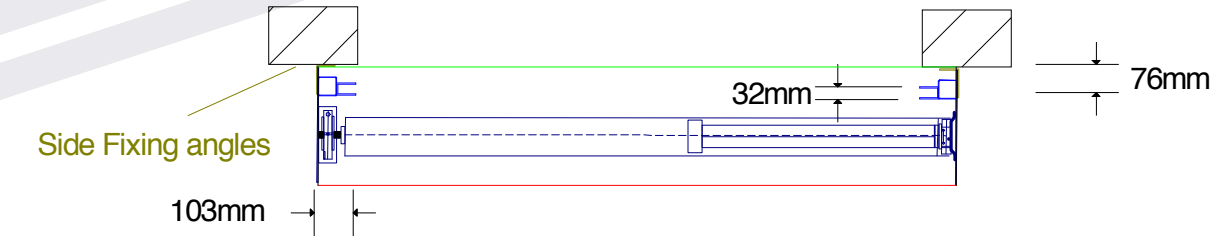

Reveal fixed

Face fixed

- Head plate sizes:**
 Overall height: Upto 2000mm Head plate = 254mm
 Overall height: Upto 3000mm Head plate = 305mm
 Overall height: Upto 3500mm Head plate = 355mm
 Overall height: Upto 4000mm Head plate = 375mm
 Overall height: Upto 4500mm Head plate = 400mm
- Minimum Side guide requirements:**
 Overall width: Upto 1400mm Guide = 38mm X 32mm Box section = 50mm
 Overall width: Upto 3000mm Guide = 50mm X 32mm Box section = 50mm
 Overall width: Upto 4000mm Guide = 63mm X 32mm Box section = 50mm
 Overall width: Upto 5000mm Guide = 63mm X 32mm Box section = 76mm
 Overall width: Upto 7000mm Guide = 76mm X 32mm Box section = 76mm
 Overall width: Upto 8000mm Guide = 100mm X 32mm Box section = 76mm

Installation & Space requirements for standard Electric shutter

Scale: 1:20 @ A3