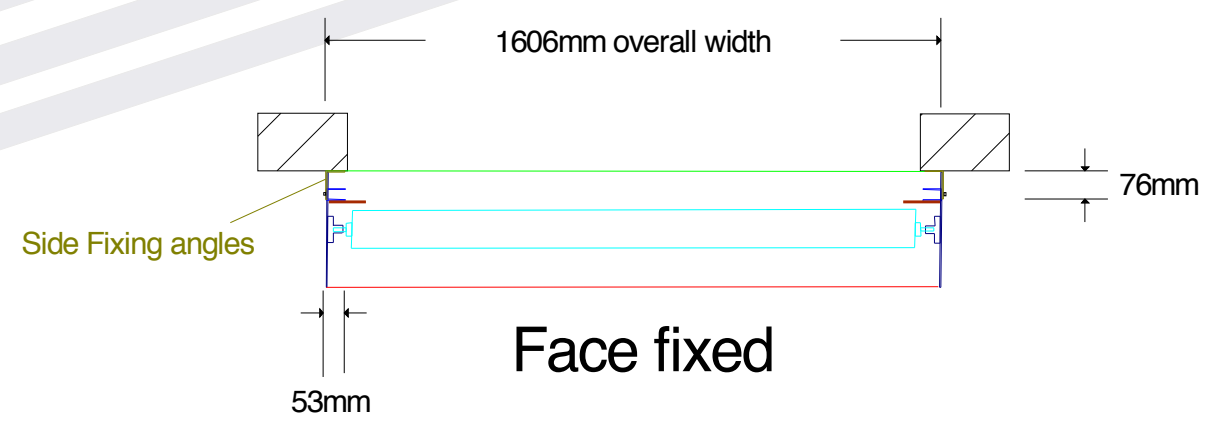

Face fixed

HAG Shutters & Grilles Ltd
1 Oak Lane
Fishponds
Bristol
BS5 7UY

Tel:0117 9654888
Fax:0117 9657773
www.hag.co.uk
info@hag.co.uk

Disclaimer
HAG operates a policy of continuous improvements, product specification may change and it is advisable to consult with HAG technical advisors before specifying or ordering.

Product: N2M (Brickbond style) Armourguard
Operation: Manual Spring & lock
Fixing: Reveal fixed or Face fixed
Finish: Galvanised

Head plate sizes:
Overall height: Upto 2000mm Head plate = 254mm
Overall height: Upto 3000mm Head plate = 305mm
Overall height: Upto 3500mm Head plate = 355mm

Minimum Side guide requirements:
Overall width: Upto 1400mm Guide = 38mm X 32mm
Overall width: Upto 3000mm Guide = 50mm X 32mm

Maximum width: 2850mm
Maximum height: 3500mm

Curtain weight: 10kgs per m2

Scale: 1:20 @ A3

Installation & Space requirements for standard manual shutter