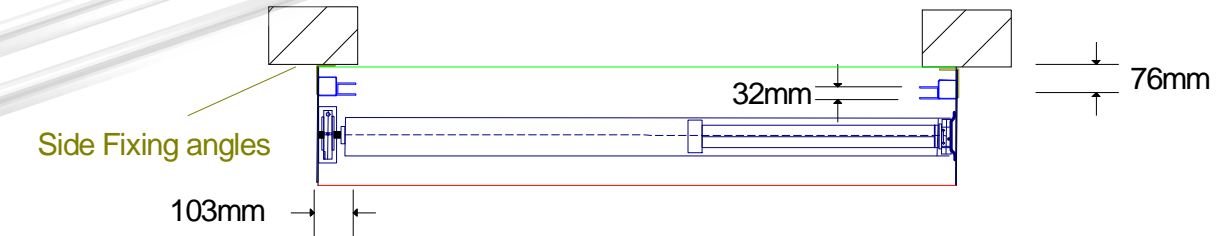

**Reveal fixed**

**Face fixed**

- Head plate sizes:**  
 Overall height: Upto 2000mm Head plate = 254mm  
 Overall height: Upto 3000mm Head plate = 305mm  
 Overall height: Upto 3500mm Head plate = 355mm  
 Overall height: Upto 4000mm Head plate = 375mm  
 Overall height: Upto 4500mm Head plate = 400mm
- Minimum Side guide requirements:**  
 Overall width: Upto 1400mm Guide = 38mm X 32mm Box section = 50mm  
 Overall width: Upto 3000mm Guide = 50mm X 32mm Box section = 50mm  
 Overall width: Upto 4000mm Guide = 63mm X 32mm Box section = 50mm  
 Overall width: Upto 5000mm Guide = 63mm X 32mm Box section = 76mm  
 Overall width: Upto 7000mm Guide = 76mm X 32mm Box section = 76mm  
 Overall width: Upto 8000mm Guide = 100mm X 32mm Box section = 76mm

**Installation & Space requirements for standard Electric shutter**

Scale: 1:20 @ A3