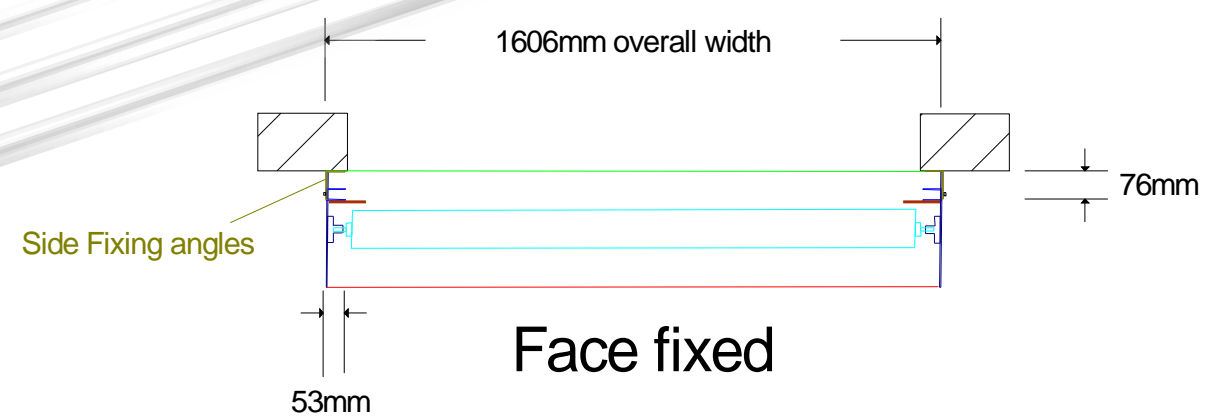

Reveal fixed

Face fixed

Product: N2S (In line Style) Armourguard
Operation: Manual Spring & lock
Fixing: Reveal fixed or Face fixed
Finish: Galvanised

Head plate sizes:
 Overall height: Upto 2000mm Head plate = 254mm
 Overall height: Upto 3000mm Head plate = 305mm
 Overall height: Upto 3500mm Head plate = 355mm

Minimum Side guide requirements:
 Overall width: Upto 1400mm Guide = 38mm X 32mm
 Overall width: Upto 3000mm Guide = 50mm X 32mm

Maximum width: 2850mm
Maximum height: 3500mm
Curtain weight: 8kgs per m2