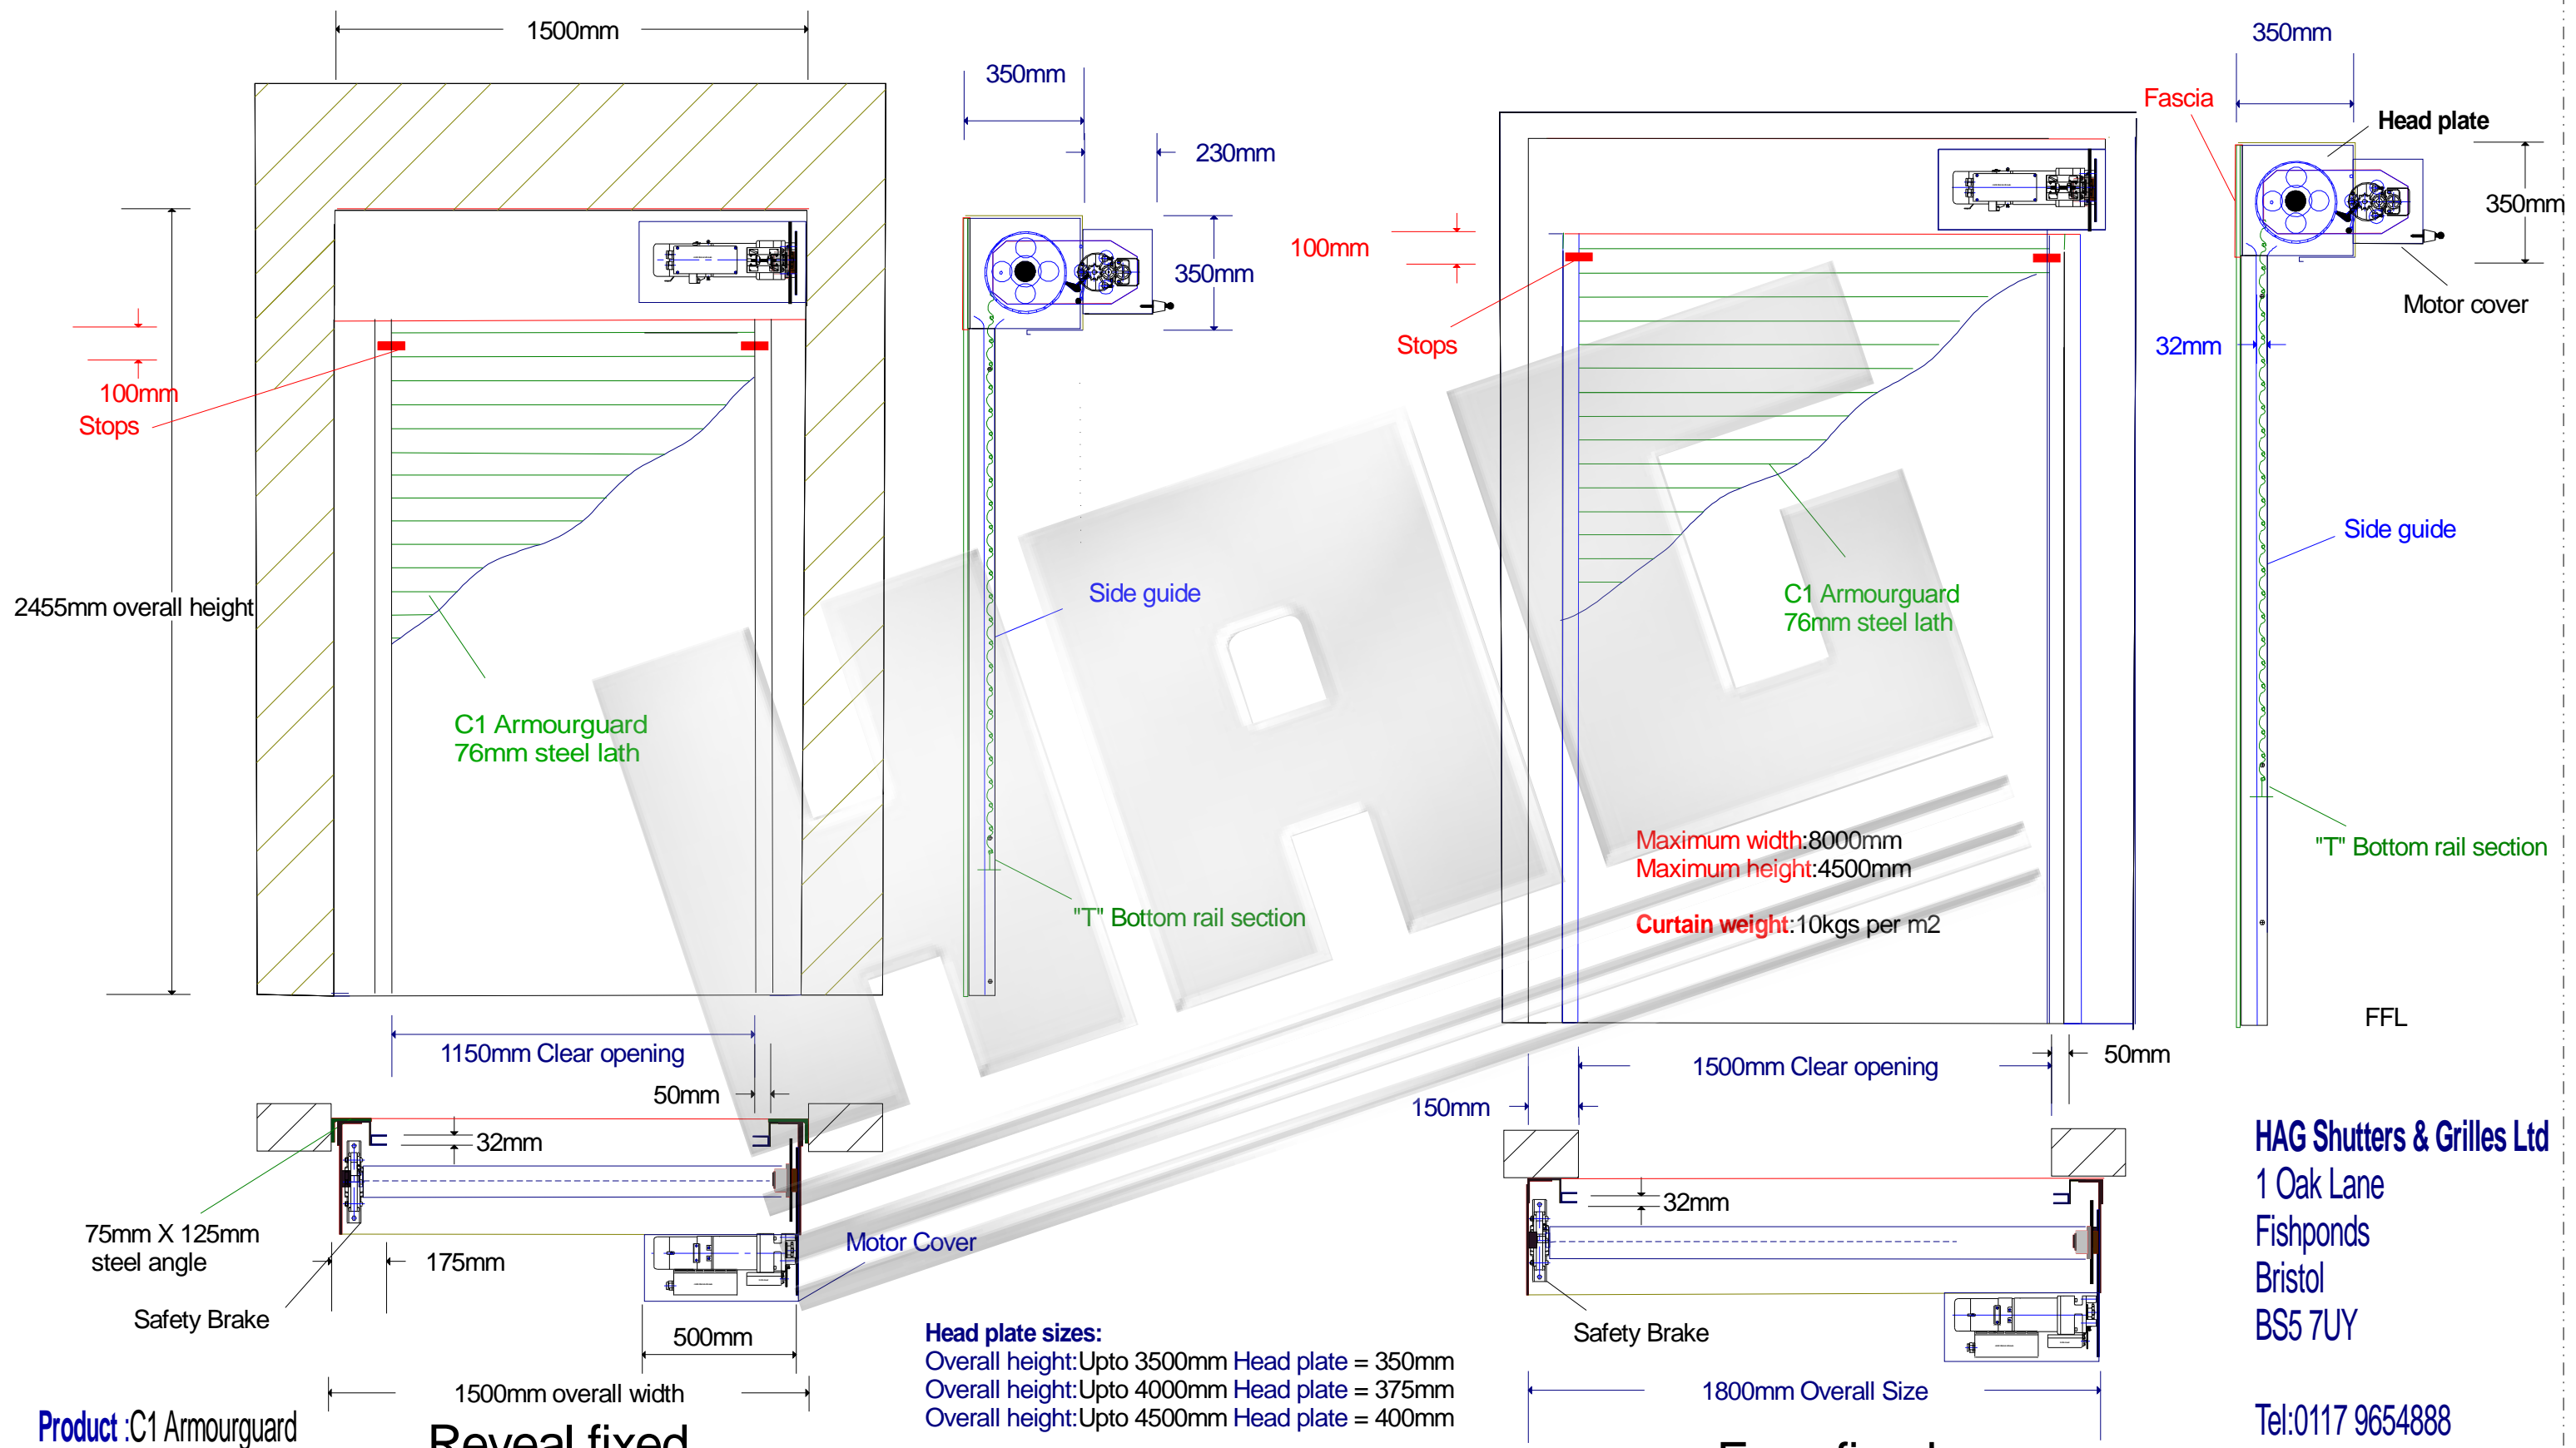

Product: C1 Armourguard
Operation: 1 or 3 phase electric
Operator: Push button Control, Chain override
Fixing: Reveal fixed or Face fixed
Finish: Galvanised

HAG Shutters & Grilles Ltd
1 Oak Lane
Fishponds
Bristol
BS5 7UY

Tel: 0117 9654888
Fax: 0117 9657773
www.hag.co.uk
info@hag.co.uk

Disclaimer
HAG operates a policy of continuous improvements, product specification may change and it is advisable to consult with HAG technical advisors before specifying or ordering.

Installation & Space requirements for standard Industrial Electric shutter

Scale: 1:20 @ A3