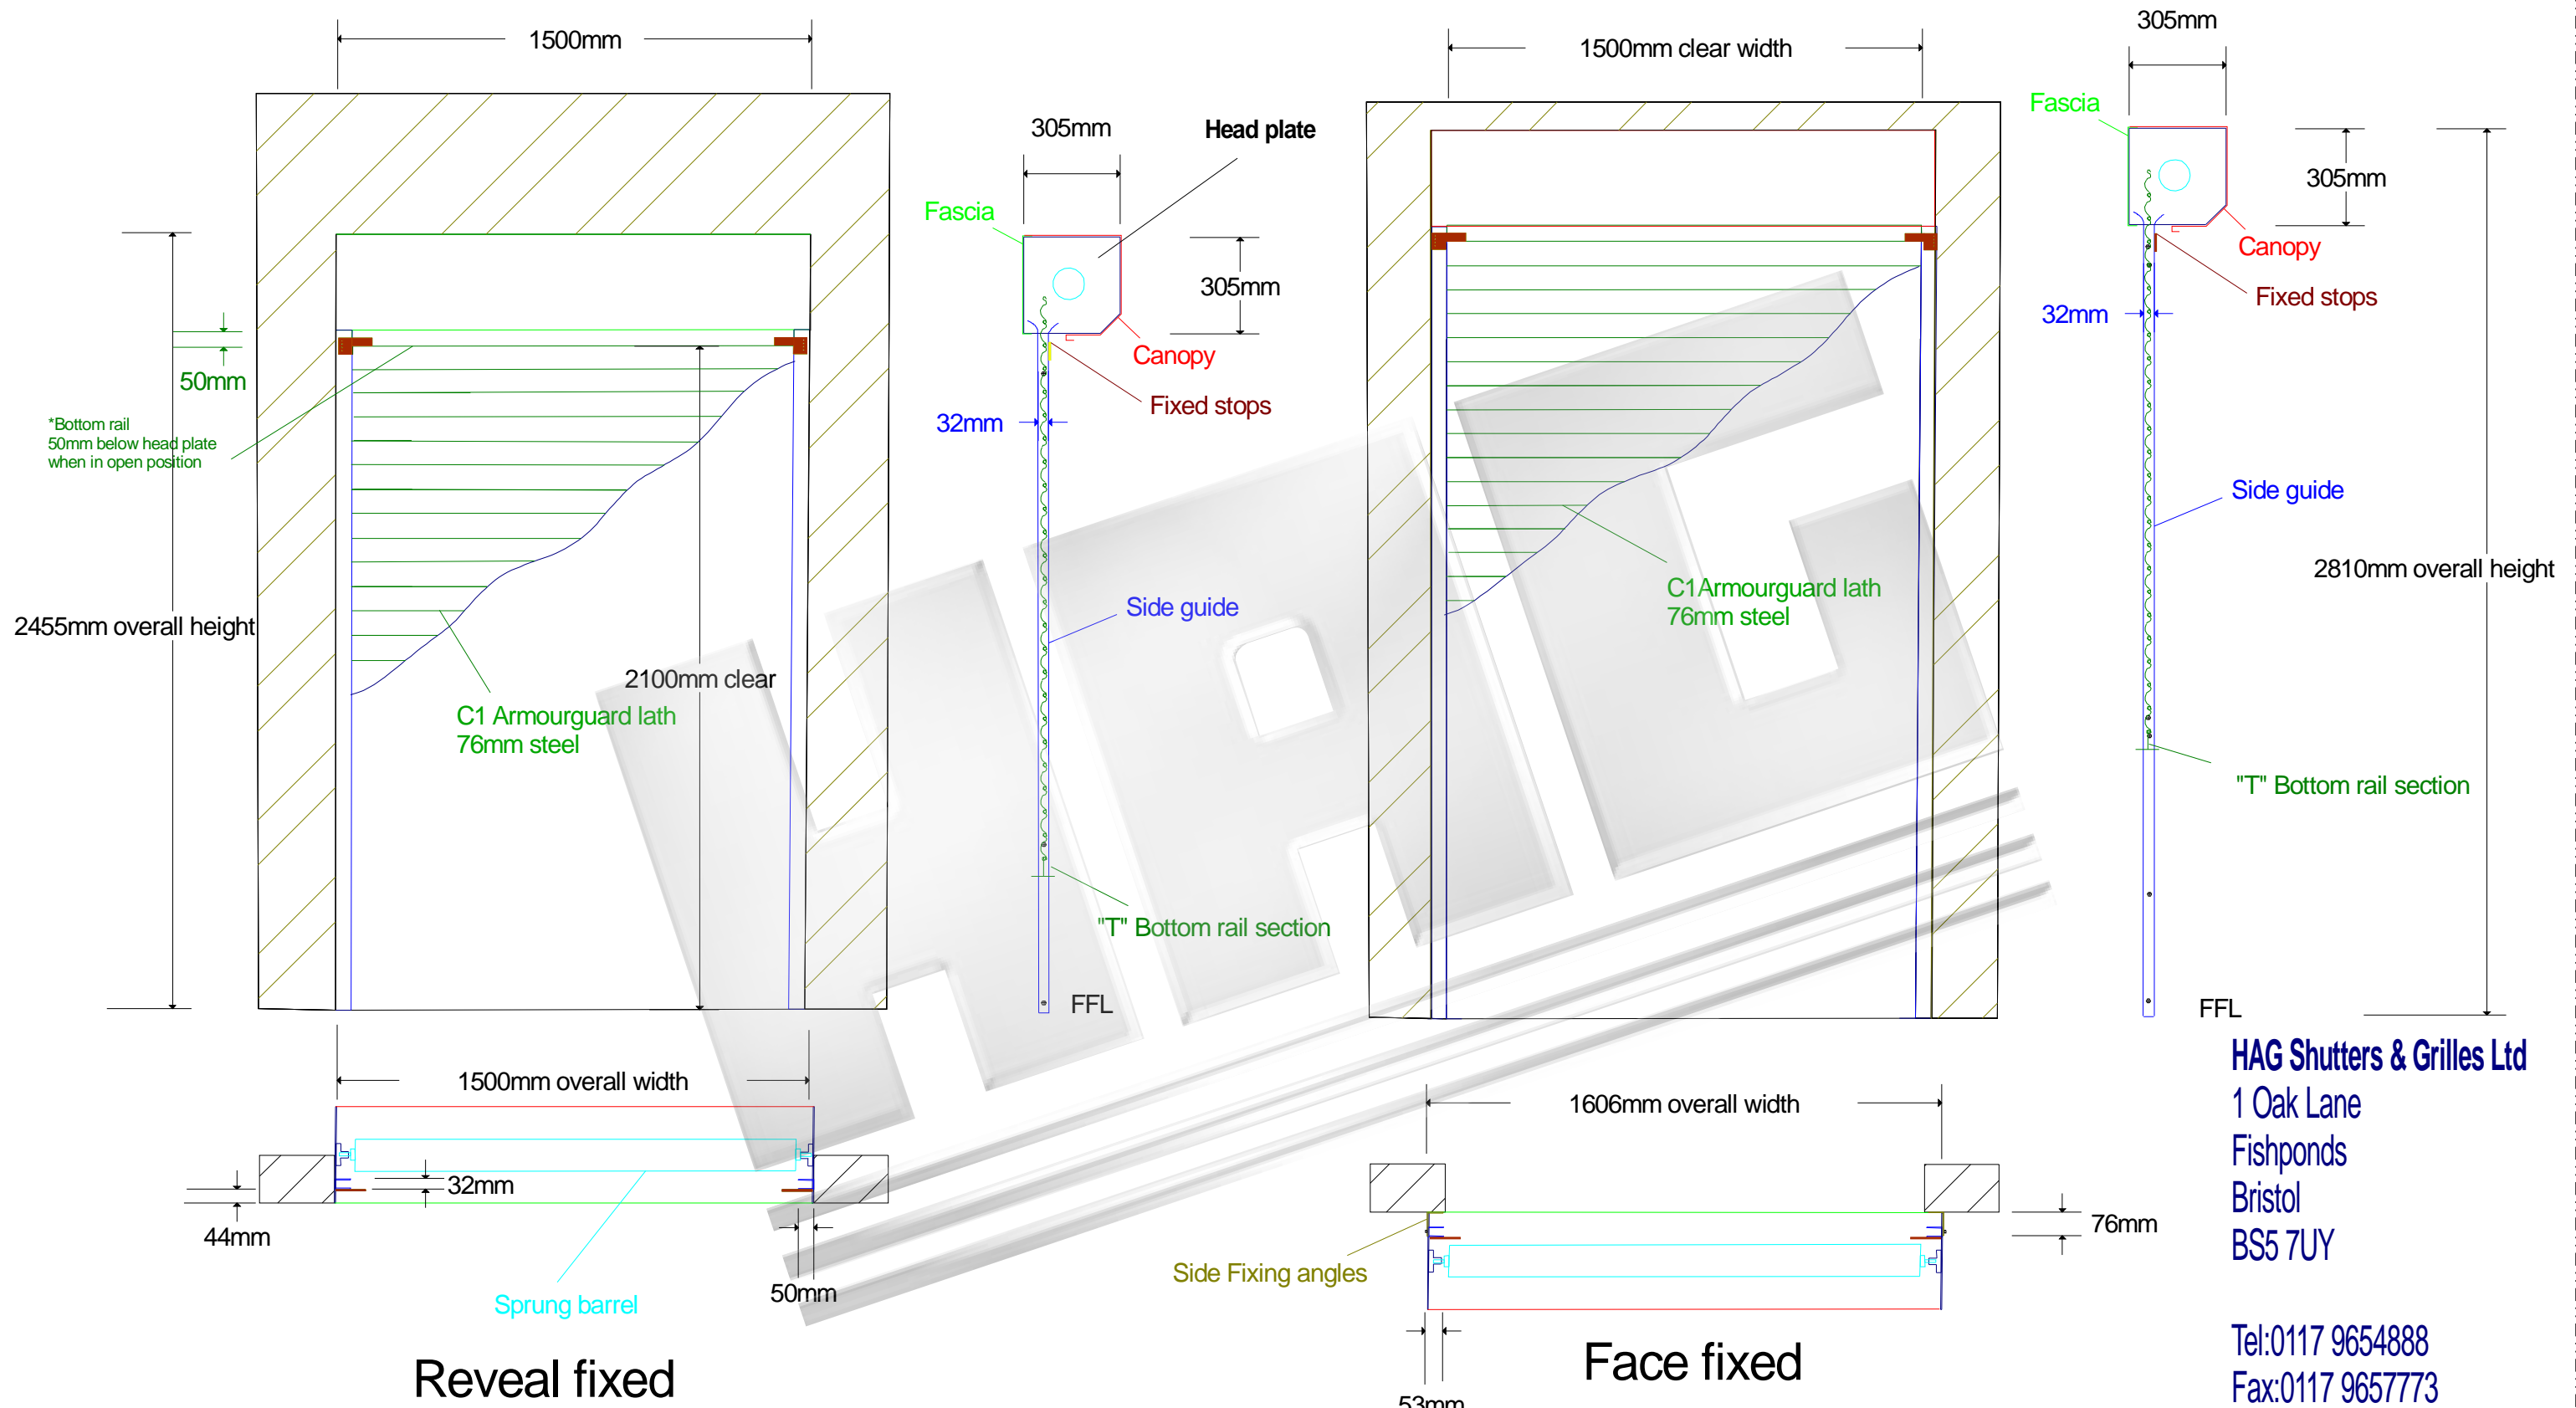

HAG Shutters & Grilles Ltd
1 Oak Lane
Fishponds
Bristol
BS5 7UY

Tel: 0117 9654888
Fax: 0117 9657773
www.hag.co.uk
info@hag.co.uk

Disclaimer
HAG operates a policy of continuous improvements, product specification may change and it is advisable to consult with HAG technical advisors before specifying or ordering.

Installation & Space requirements for standard manual shutter

Product: C1 Armourguard
Operation: Manual Spring & lock
Fixing: Reveal fixed or Face fixed
Finish: Galvanised

Scale: 1:20 @ A3