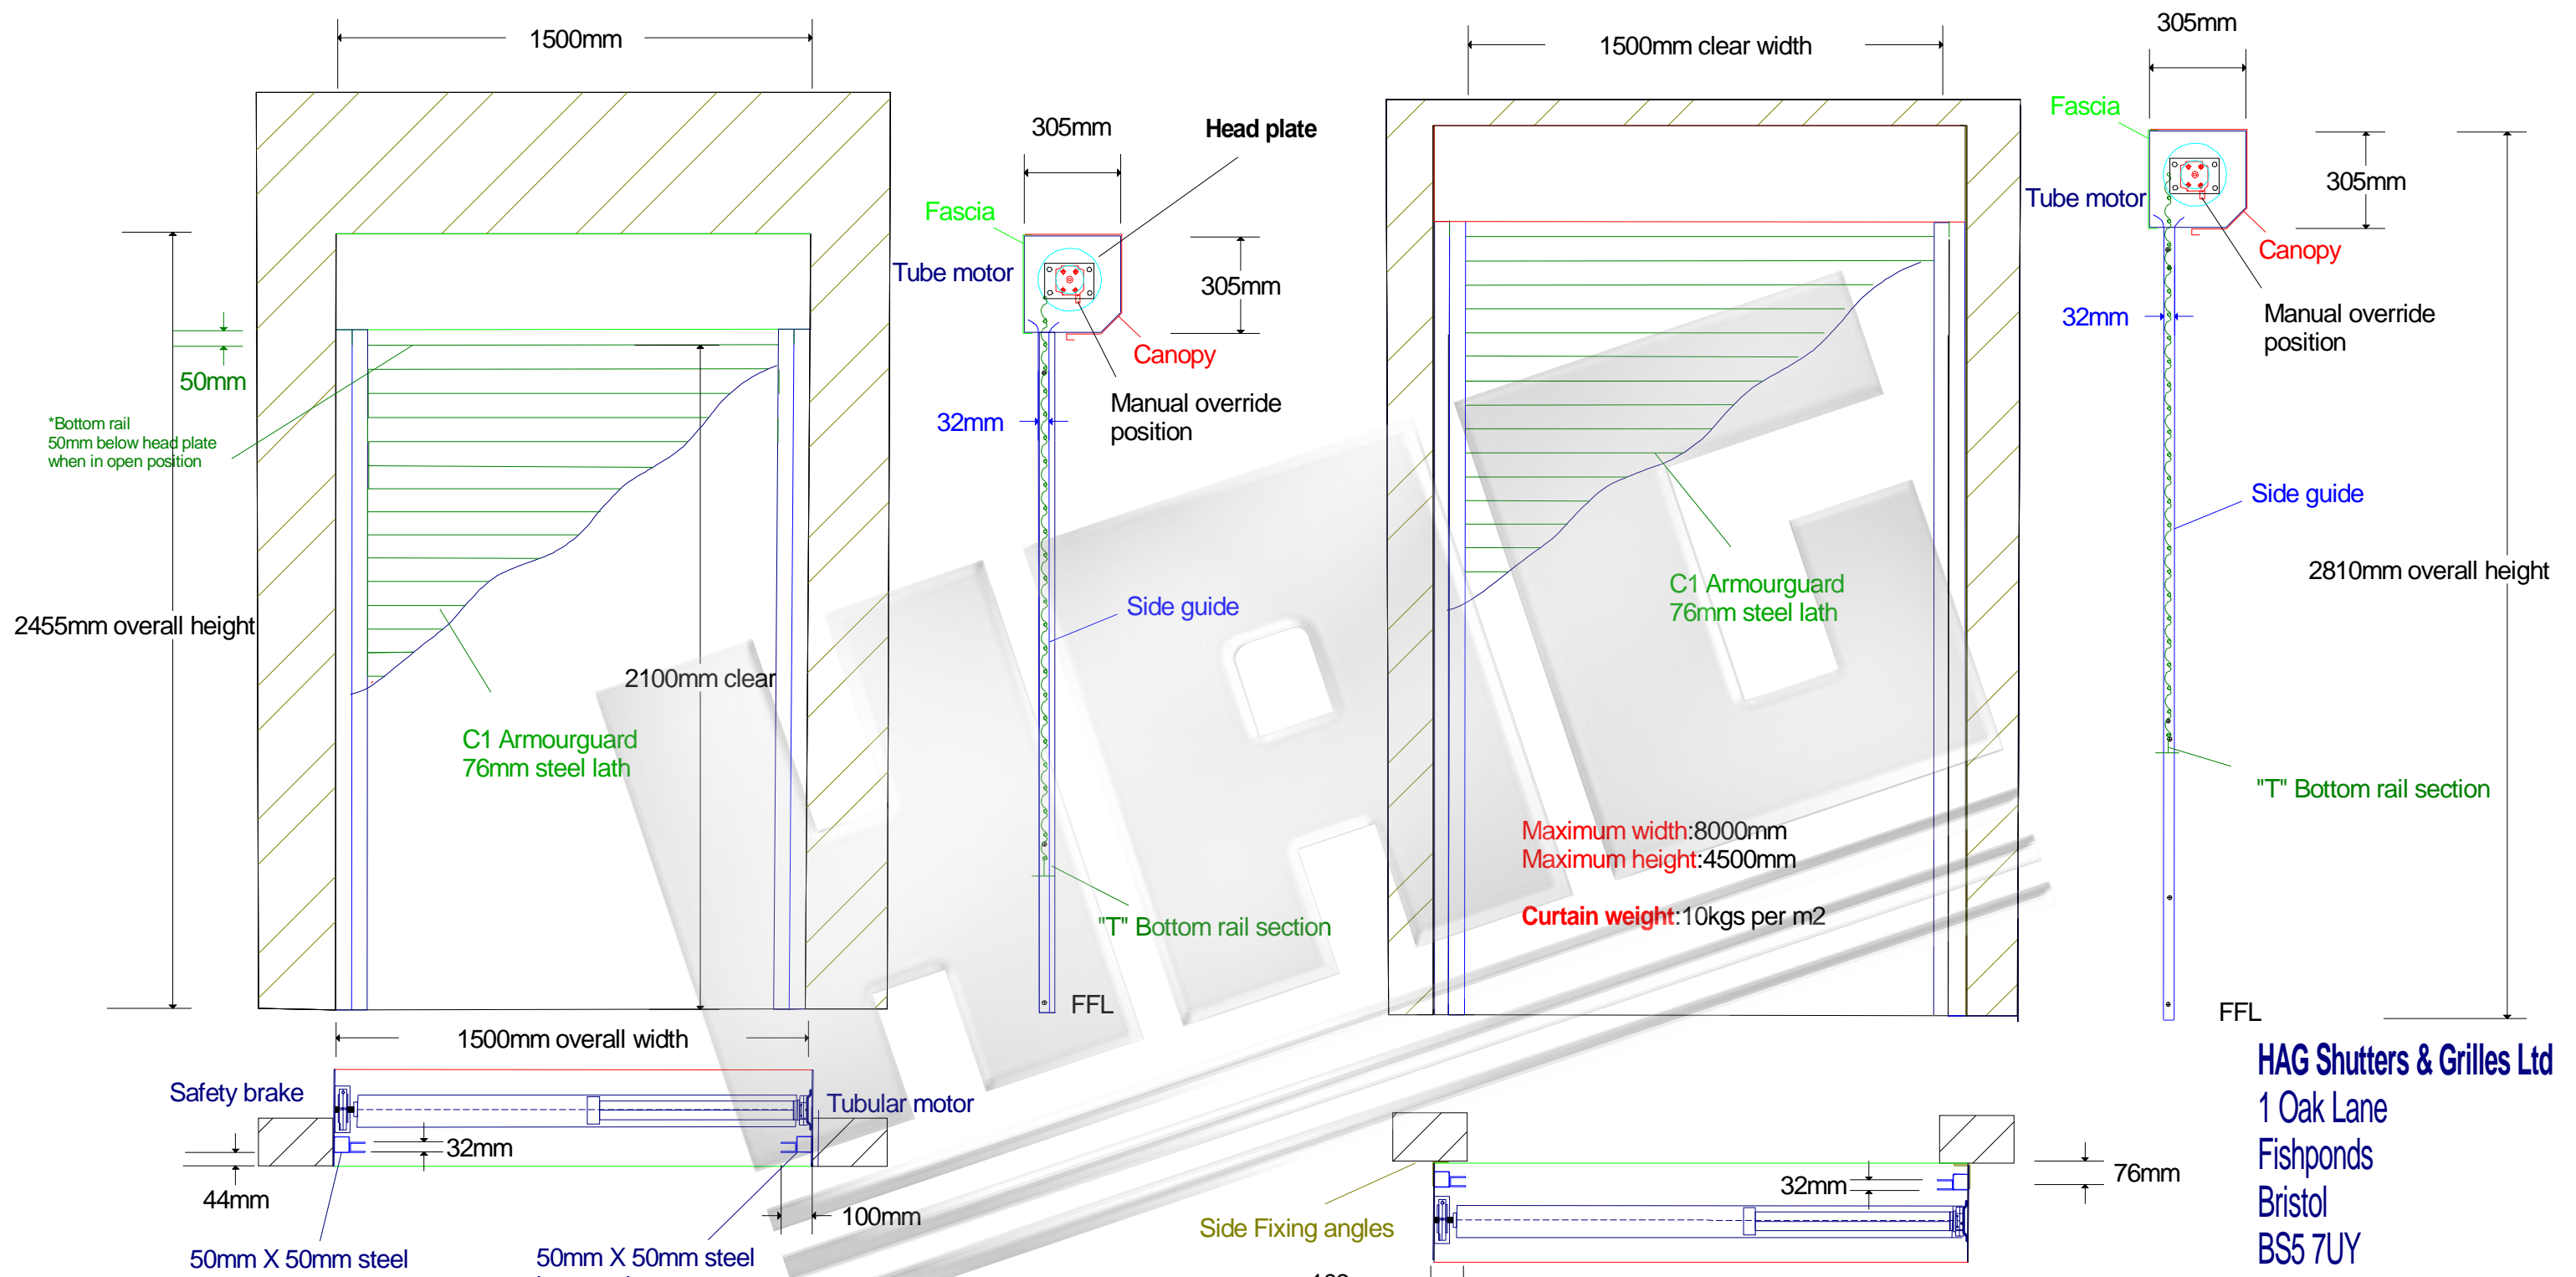

Reveal fixed

Face fixed

Head plate sizes:
 Overall height: Upto 3500mm Head plate = 350mm
 Overall height: Upto 4000mm Head plate = 375mm
 Overall height: Upto 4500mm Head plate = 400mm

Minimum Side guide requirements:
 Overall width: Upto 3000mm Guide = 50mm X 32mm
 Overall width: Upto 4000mm Guide = 63mm X 32mm
 Overall width: Upto 5000mm Guide = 63mm X 32mm
 Overall width: Upto 7000mm Guide = 76mm X 32mm
 Overall width: Upto 8000mm Guide = 100mm X 32mm

Maximum width: 8000mm
 Maximum height: 4500mm
 Curtain weight: 10kgs per m2

Product: C1 Armourguard
Operation: Chain operated
Operator: Haul chain
Fixing: Reveal fixed or Face fixed
Finish: Galvanised

HAG Shutters & Grilles Ltd
 1 Oak Lane
 Fishponds
 Bristol
 BS5 7UY

Installation & Space requirements for standard Chain operated shutter

Scale: 1:20 @ A3

Reveal fixed

Face fixed

Product: C1 Armourguard
Operation: Single phase tube motor with override
Operator: security keyswitch
Power requirements: 13amp fused spur within 1 metre of opening
Fixing: Reveal fixed or Face fixed
Finish: Galvanised

Head plate sizes:
 Overall height: Upto 2000mm Head plate = 254mm
 Overall height: Upto 3000mm Head plate = 305mm
 Overall height: Upto 3500mm Head plate = 355mm
 Overall height: Upto 4000mm Head plate = 375mm
 Overall height: Upto 4500mm Head plate = 400mm