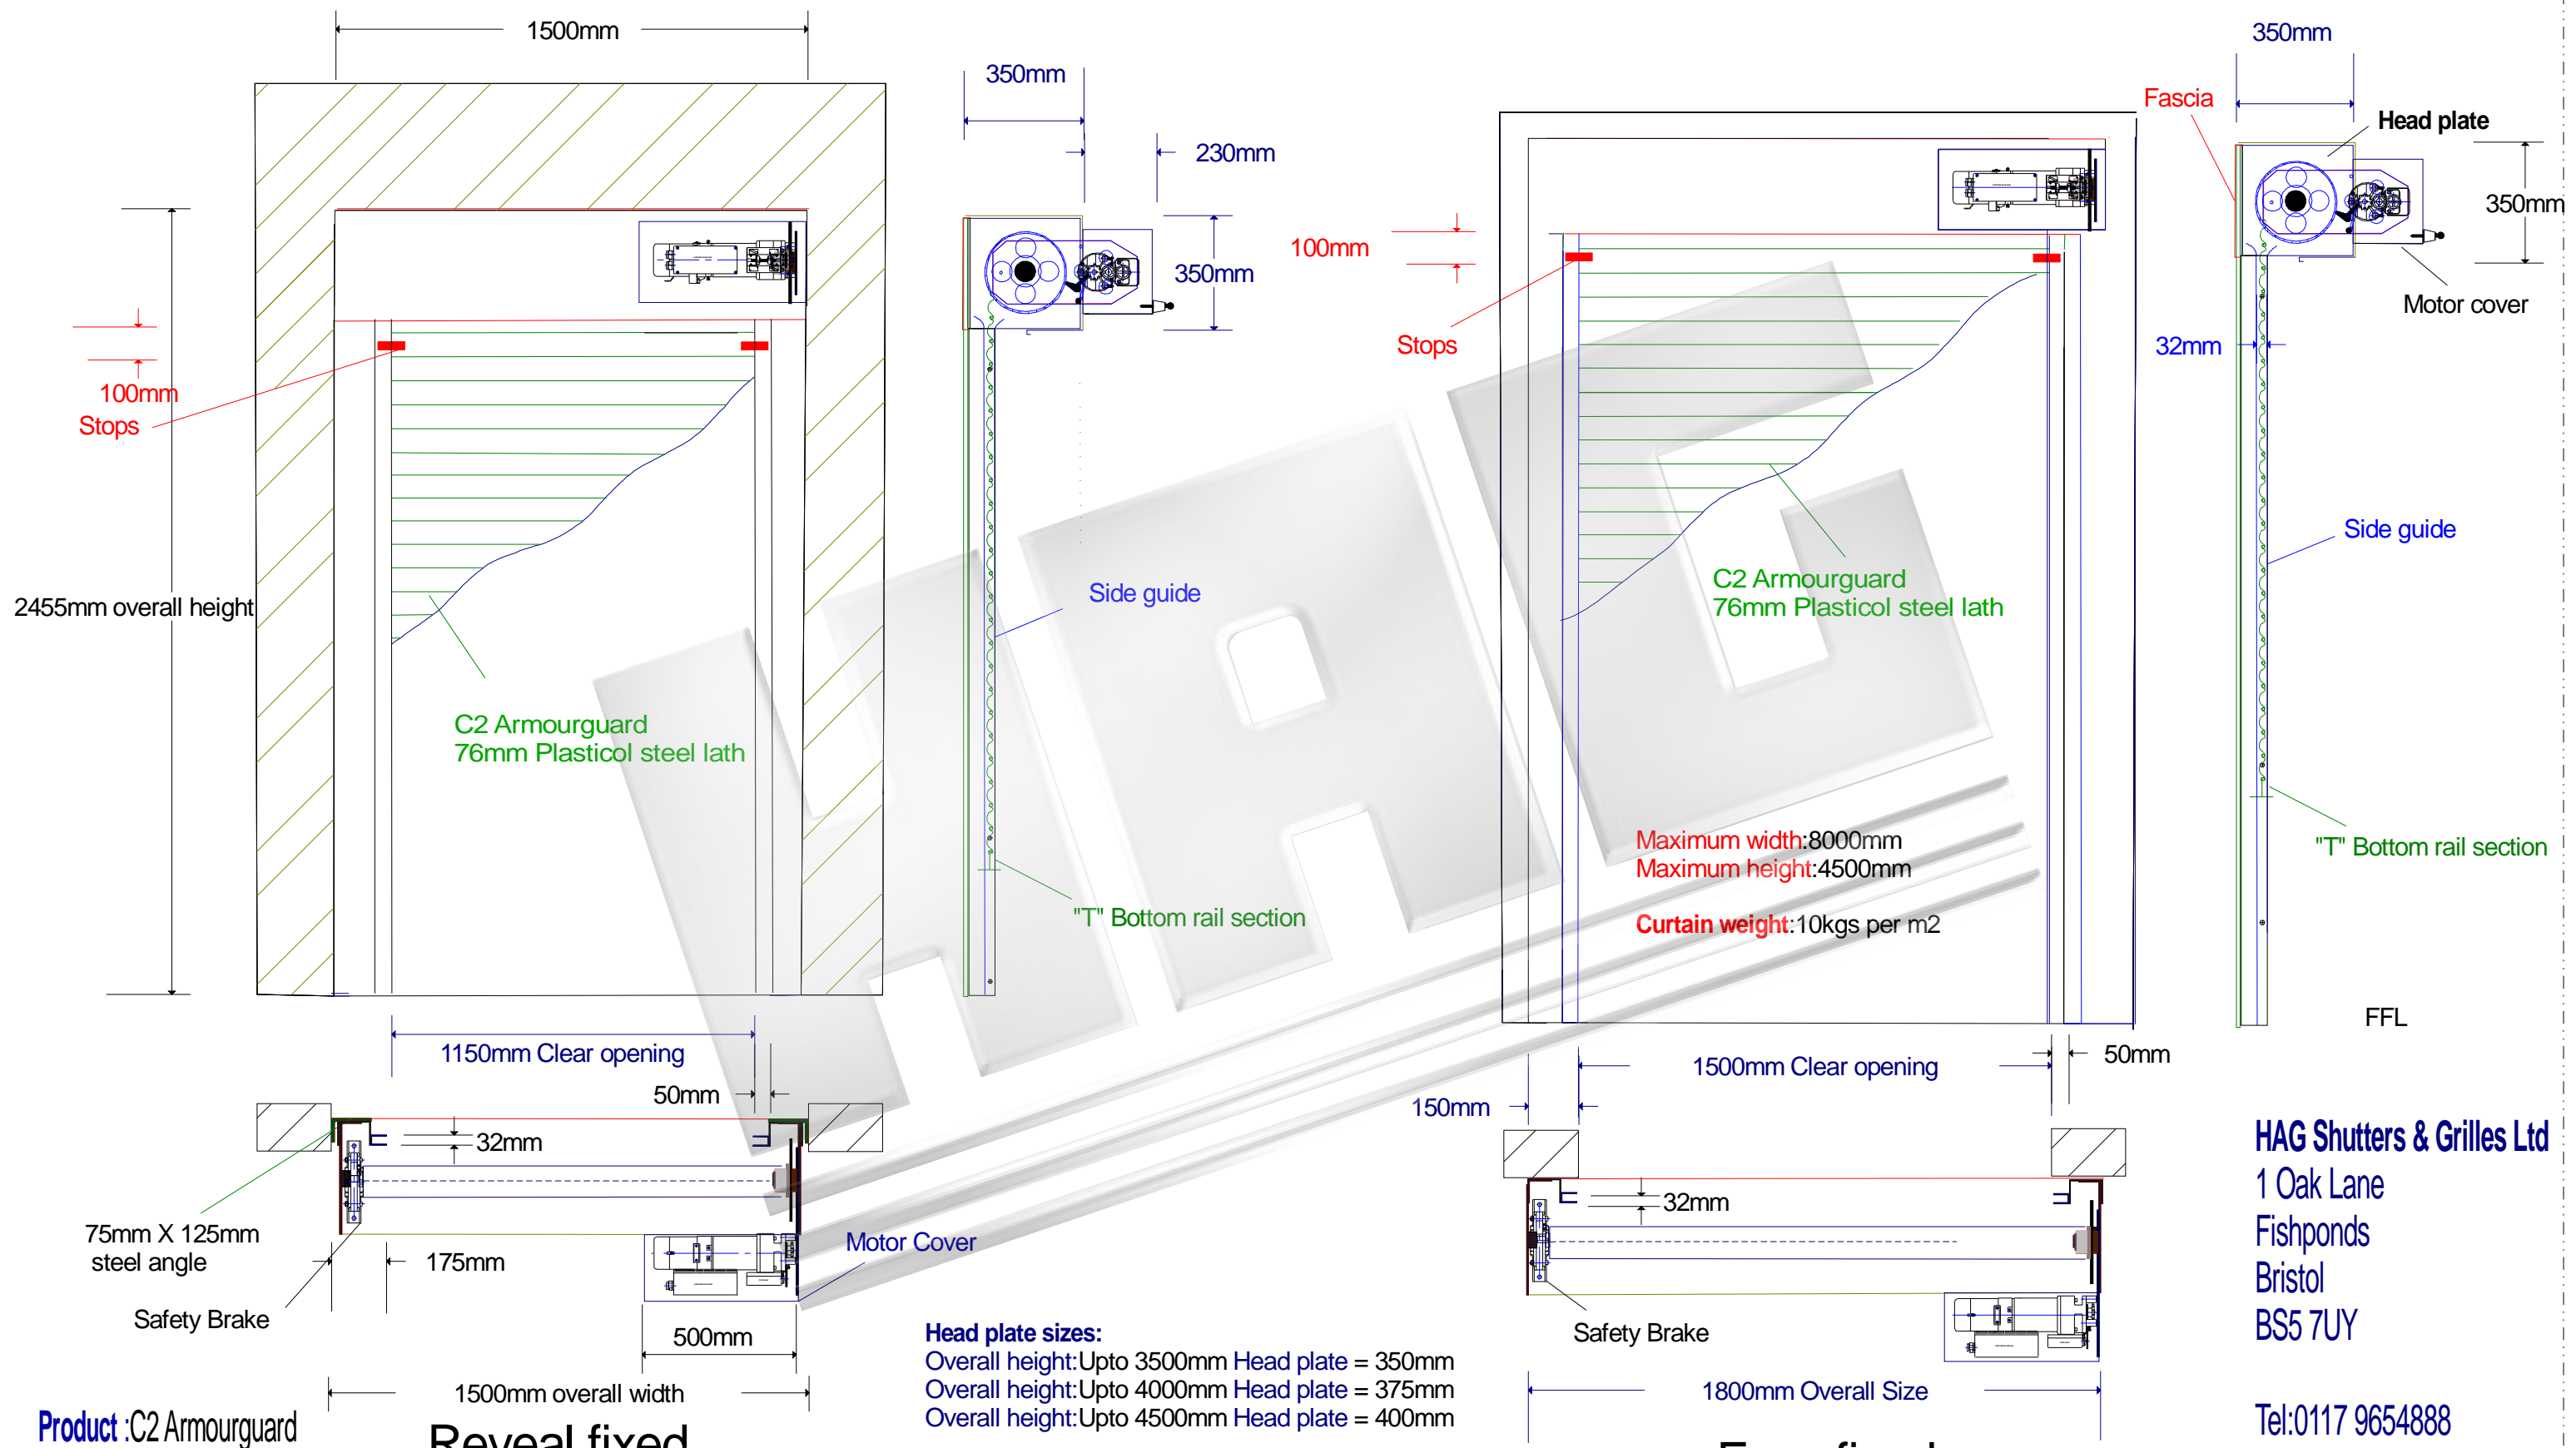

Product: C2 Armourguard
Operation: 1 or 3 phase electric
Operator: Push button Control, Chain override
Fixing: Reveal fixed or Face fixed
Finish: Plasticoil External finish

Reveal fixed

Head plate sizes:
Overall height: Upto 3500mm Head plate = 350mm
Overall height: Upto 4000mm Head plate = 375mm
Overall height: Upto 4500mm Head plate = 400mm

Minimum Side guide requirements:
Overall width: Upto 3000mm Guide = 50mm X 32mm
Overall width: Upto 4000mm Guide = 63mm X 32mm
Overall width: Upto 5000mm Guide = 63mm X 32mm
Overall width: Upto 7000mm Guide = 76mm X 32mm
Overall width: Upto 8000mm Guide = 100mm X 32mm

HAG Shutters & Grilles Ltd
1 Oak Lane
Fishponds
Bristol
BS5 7UY

Tel: 0117 9654888
Fax: 0117 9657773
www.hag.co.uk
info@hag.co.uk

Disclaimer
HAG operates a policy of continuous improvements, product specification may change and it is advisable to consult with HAG technical advisors before specifying or ordering.

Installation & Space requirements for standard Industrial Electric shutter

Scale: 1:20 @ A3