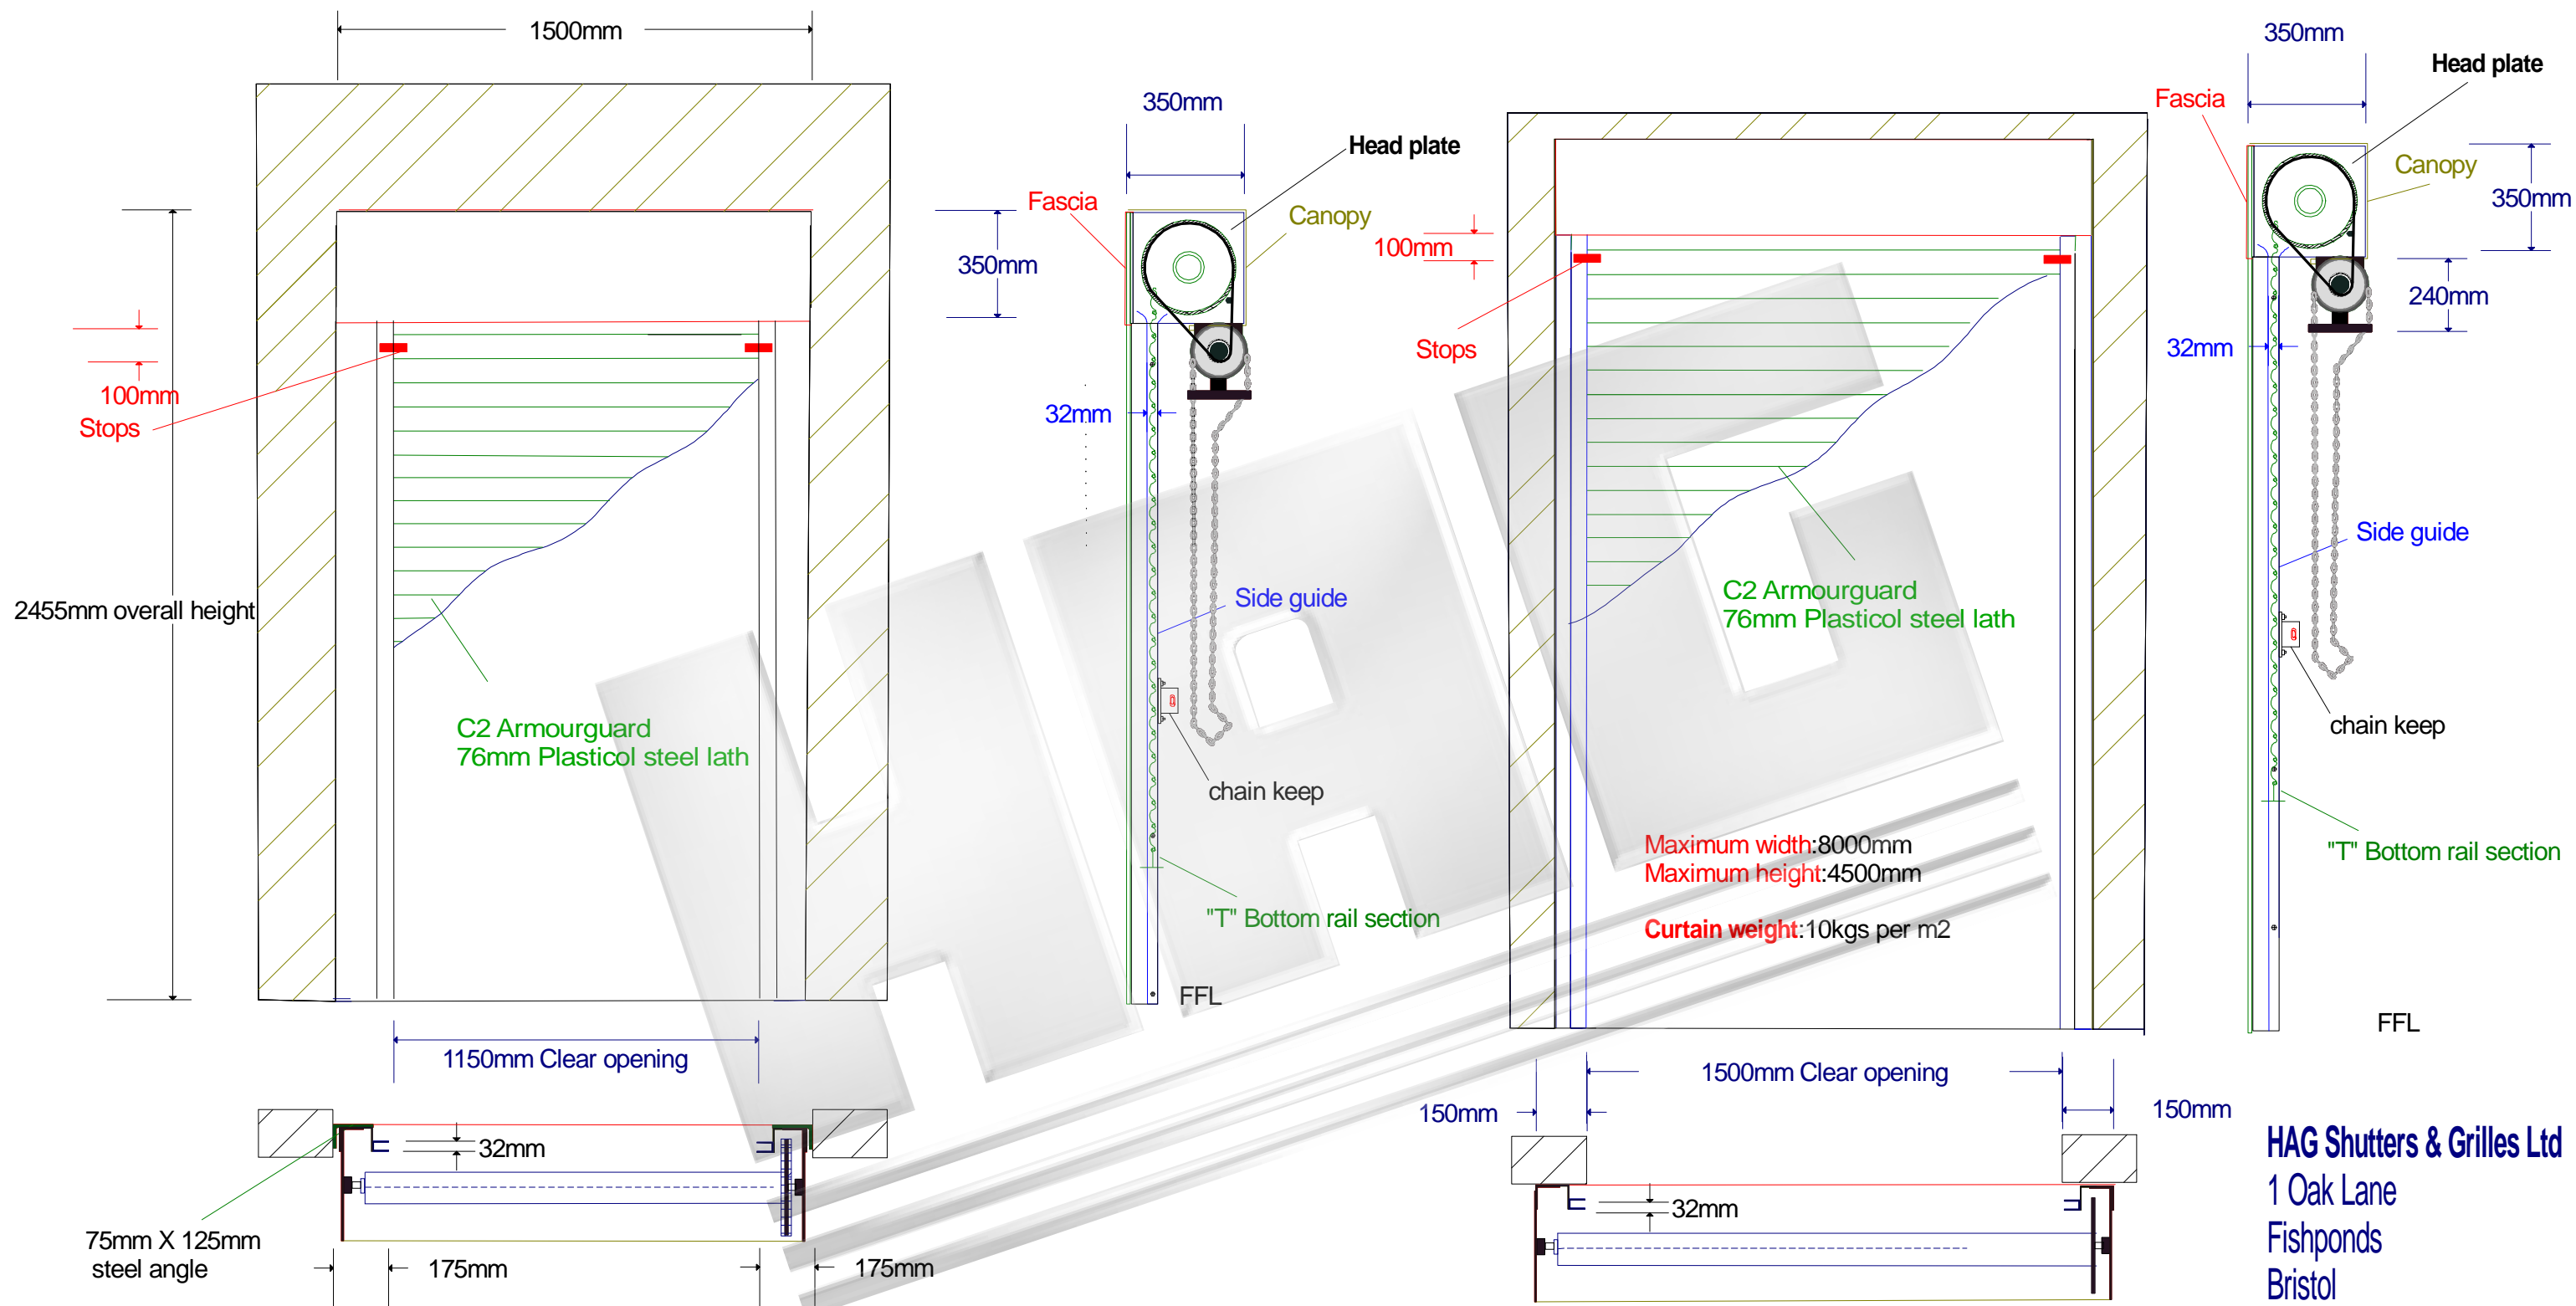

2455mm overall height

Product: C2 Armourguard
Operation: Chain operated
Operator: Haul chain
Fixing: Reveal fixed or Face fixed
Finish: Plasticol coated steel

Reveal fixed

Face fixed

Head plate sizes:
Overall height: Upto 3500mm Head plate = 350mm
Overall height: Upto 4000mm Head plate = 375mm
Overall height: Upto 4500mm Head plate = 400mm

Minimum Side guide requirements:
Overall width: Upto 3000mm Guide = 50mm X 32mm
Overall width: Upto 4000mm Guide = 63mm X 32mm
Overall width: Upto 5000mm Guide = 63mm X 32mm
Overall width: Upto 7000mm Guide = 76mm X 32mm
Overall width: Upto 8000mm Guide = 100mm X 32mm

Maximum width: 8000mm
Maximum height: 4500mm
Curtain weight: 10kgs per m2

HAG Shutters & Grilles Ltd
1 Oak Lane
Fishponds
Bristol
BS5 7UY

Tel: 0117 9654888
Fax: 0117 9657773
www.hag.co.uk
info@hag.co.uk

Disclaimer
HAG operates a policy of continuous improvements, product specification may change and it is advisable to consult with HAG technical advisors before specifying or ordering.

Installation & Space requirements for standard Chain operated shutter

Scale: 1:20 @ A3