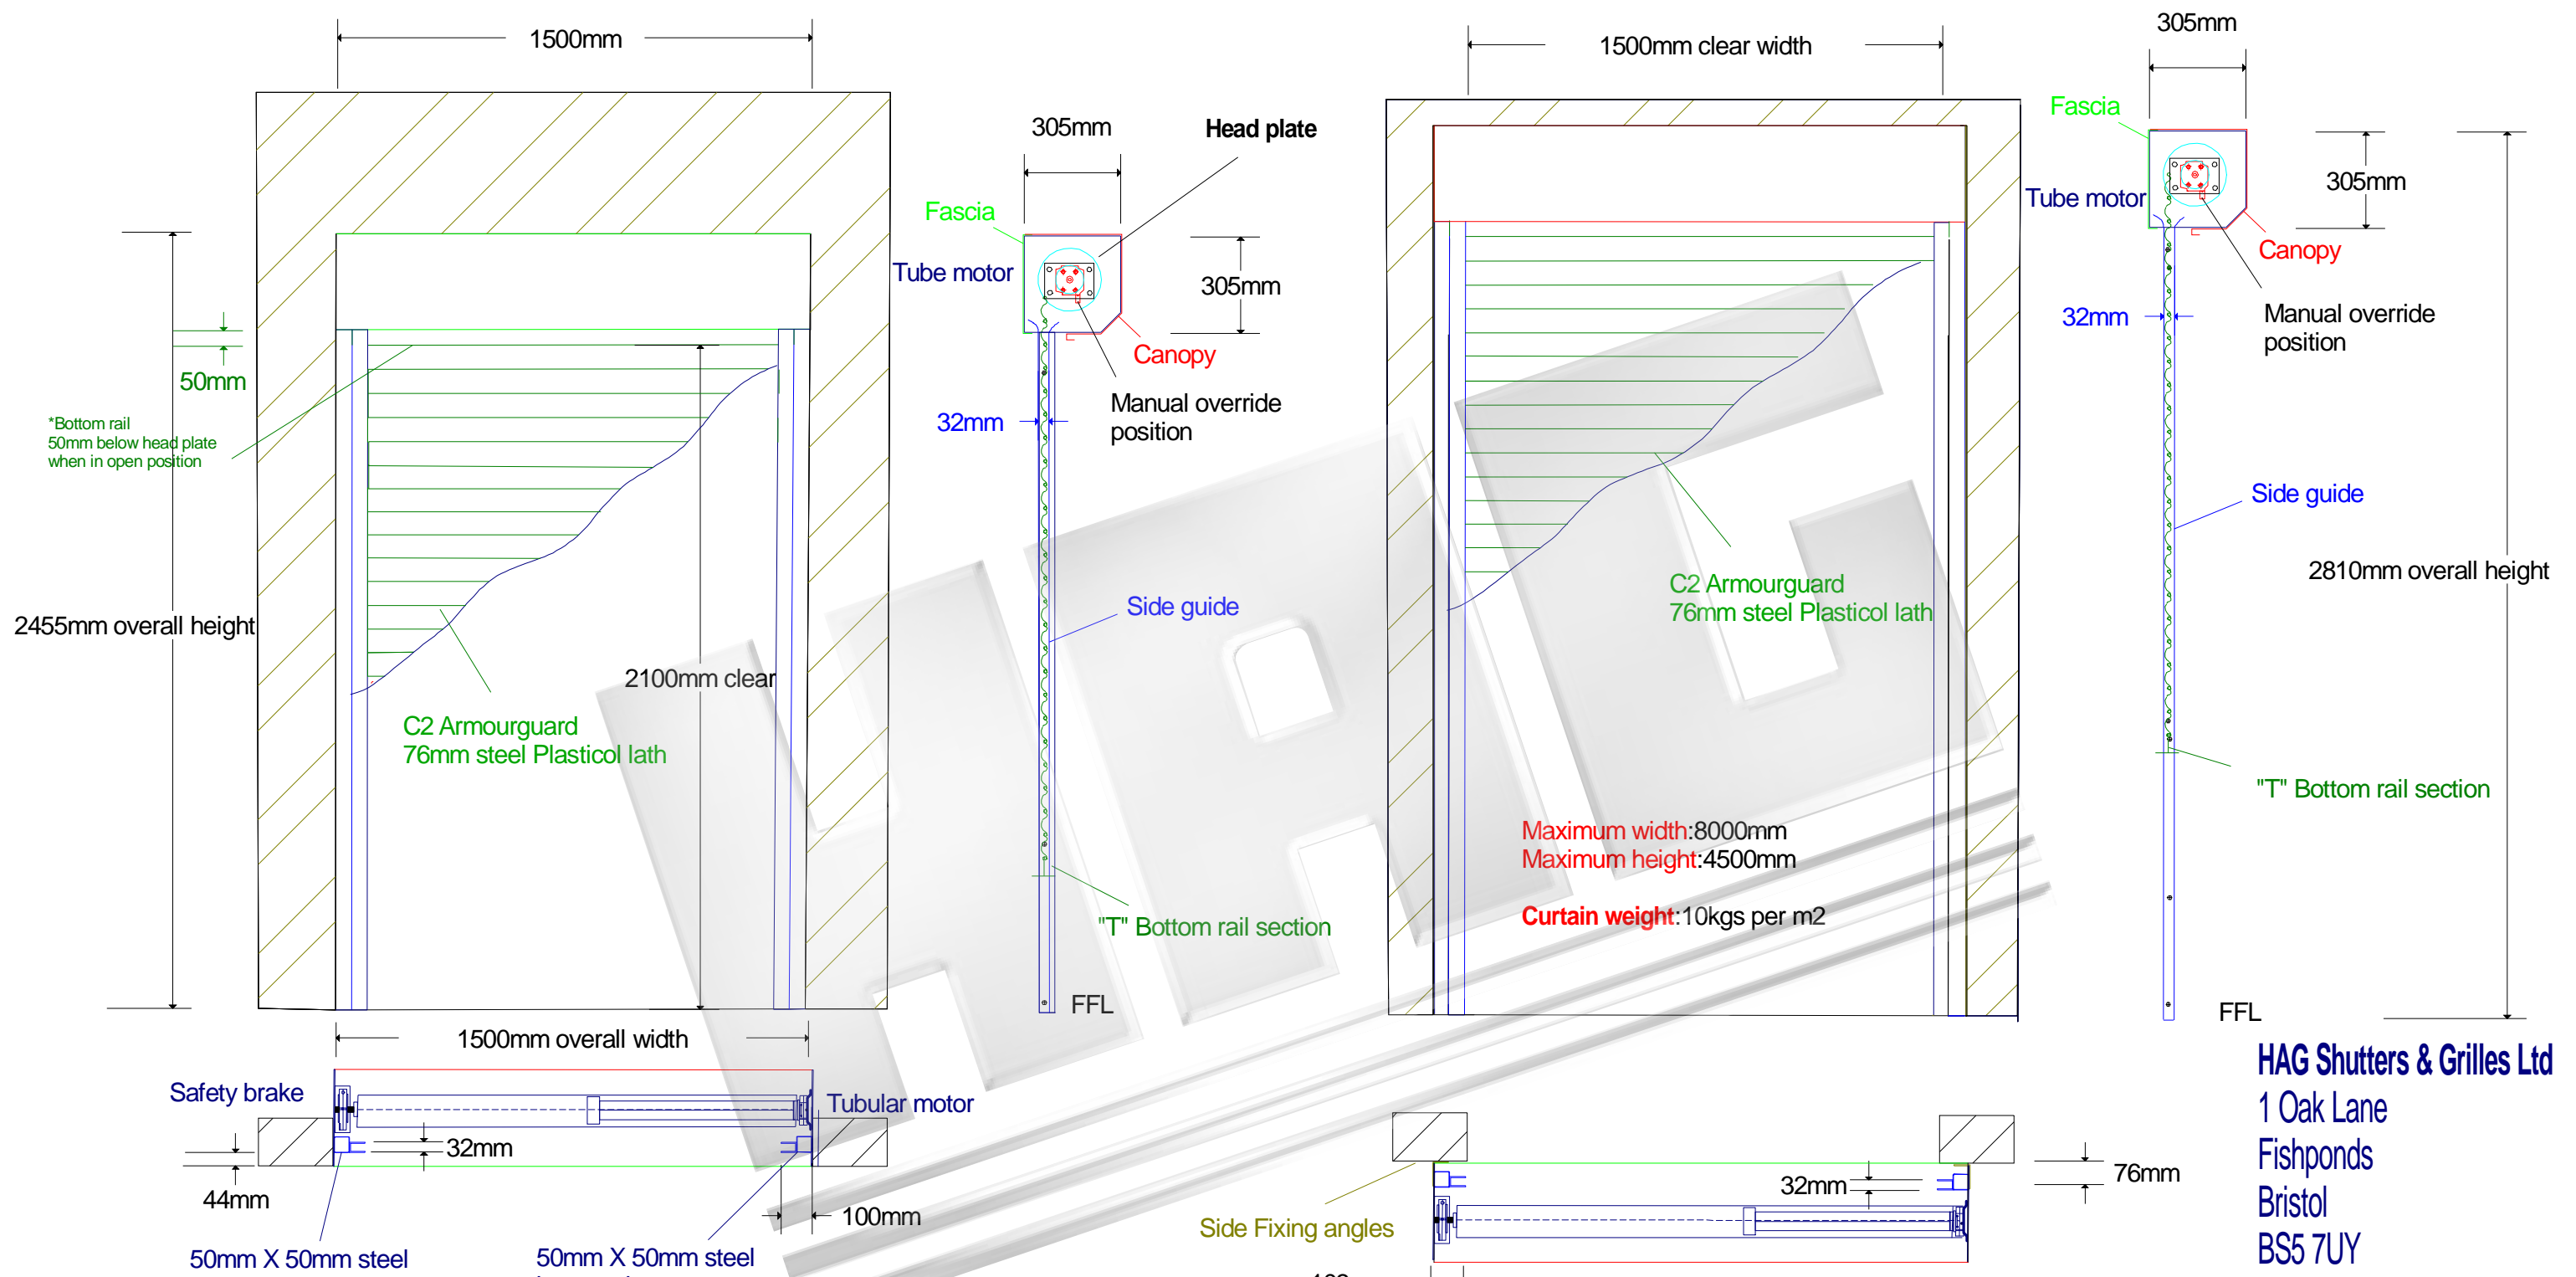

Reveal fixed

Face fixed

- **Product:** C2 Armourguard
- **Operation:** Single phase tube motor with override
- **Operator:** security keyswitch
- **Power requirements:** 13amp fused spur within 1 metre of opening
- **Fixing:** Reveal fixed or Face fixed
- **Finish:** Plasticol coated steel

1. **Head plate sizes:**
2. Overall height: Upto 2000mm Head plate = 254mm
   - Overall height: Upto 3000mm Head plate = 305mm
   - Overall height: Upto 3500mm Head plate = 355mm
   - Overall height: Upto 4000mm Head plate = 375mm
   - Overall height: Upto 4500mm Head plate = 400mm
3. **Minimum Side guide requirements:**
4. Overall width: Upto 1400mm Guide = 38mm X 32mm Box section = 50mm
   - Overall width: Upto 3000mm Guide = 50mm X 32mm Box section = 50mm
   - Overall width: Upto 4000mm Guide = 63mm X 32mm Box section = 50mm
   - Overall width: Upto 5000mm Guide = 63mm X 32mm Box section = 76mm
   - Overall width: Upto 7000mm Guide = 76mm X 32mm Box section = 76mm
   - Overall width: Upto 8000mm Guide = 100mm X 32mm Box section = 76mm

Maximum width: 8000mm
Maximum height: 4500mm
Curtain weight: 10kgs per m2

HAG Shutters & Grilles Ltd
1 Oak Lane
Fishponds
Bristol
BS5 7UY

Tel: 0117 9654888
Fax: 0117 9657773
www.hag.co.uk
info@hag.co.uk

Disclaimer
HAG operates a policy of continuous improvements, product specification may change and it is advisable to consult with HAG technical advisors before specifying or ordering.

Installation & Space requirements for standard Electric shutter

Scale: 1:20 @ A3