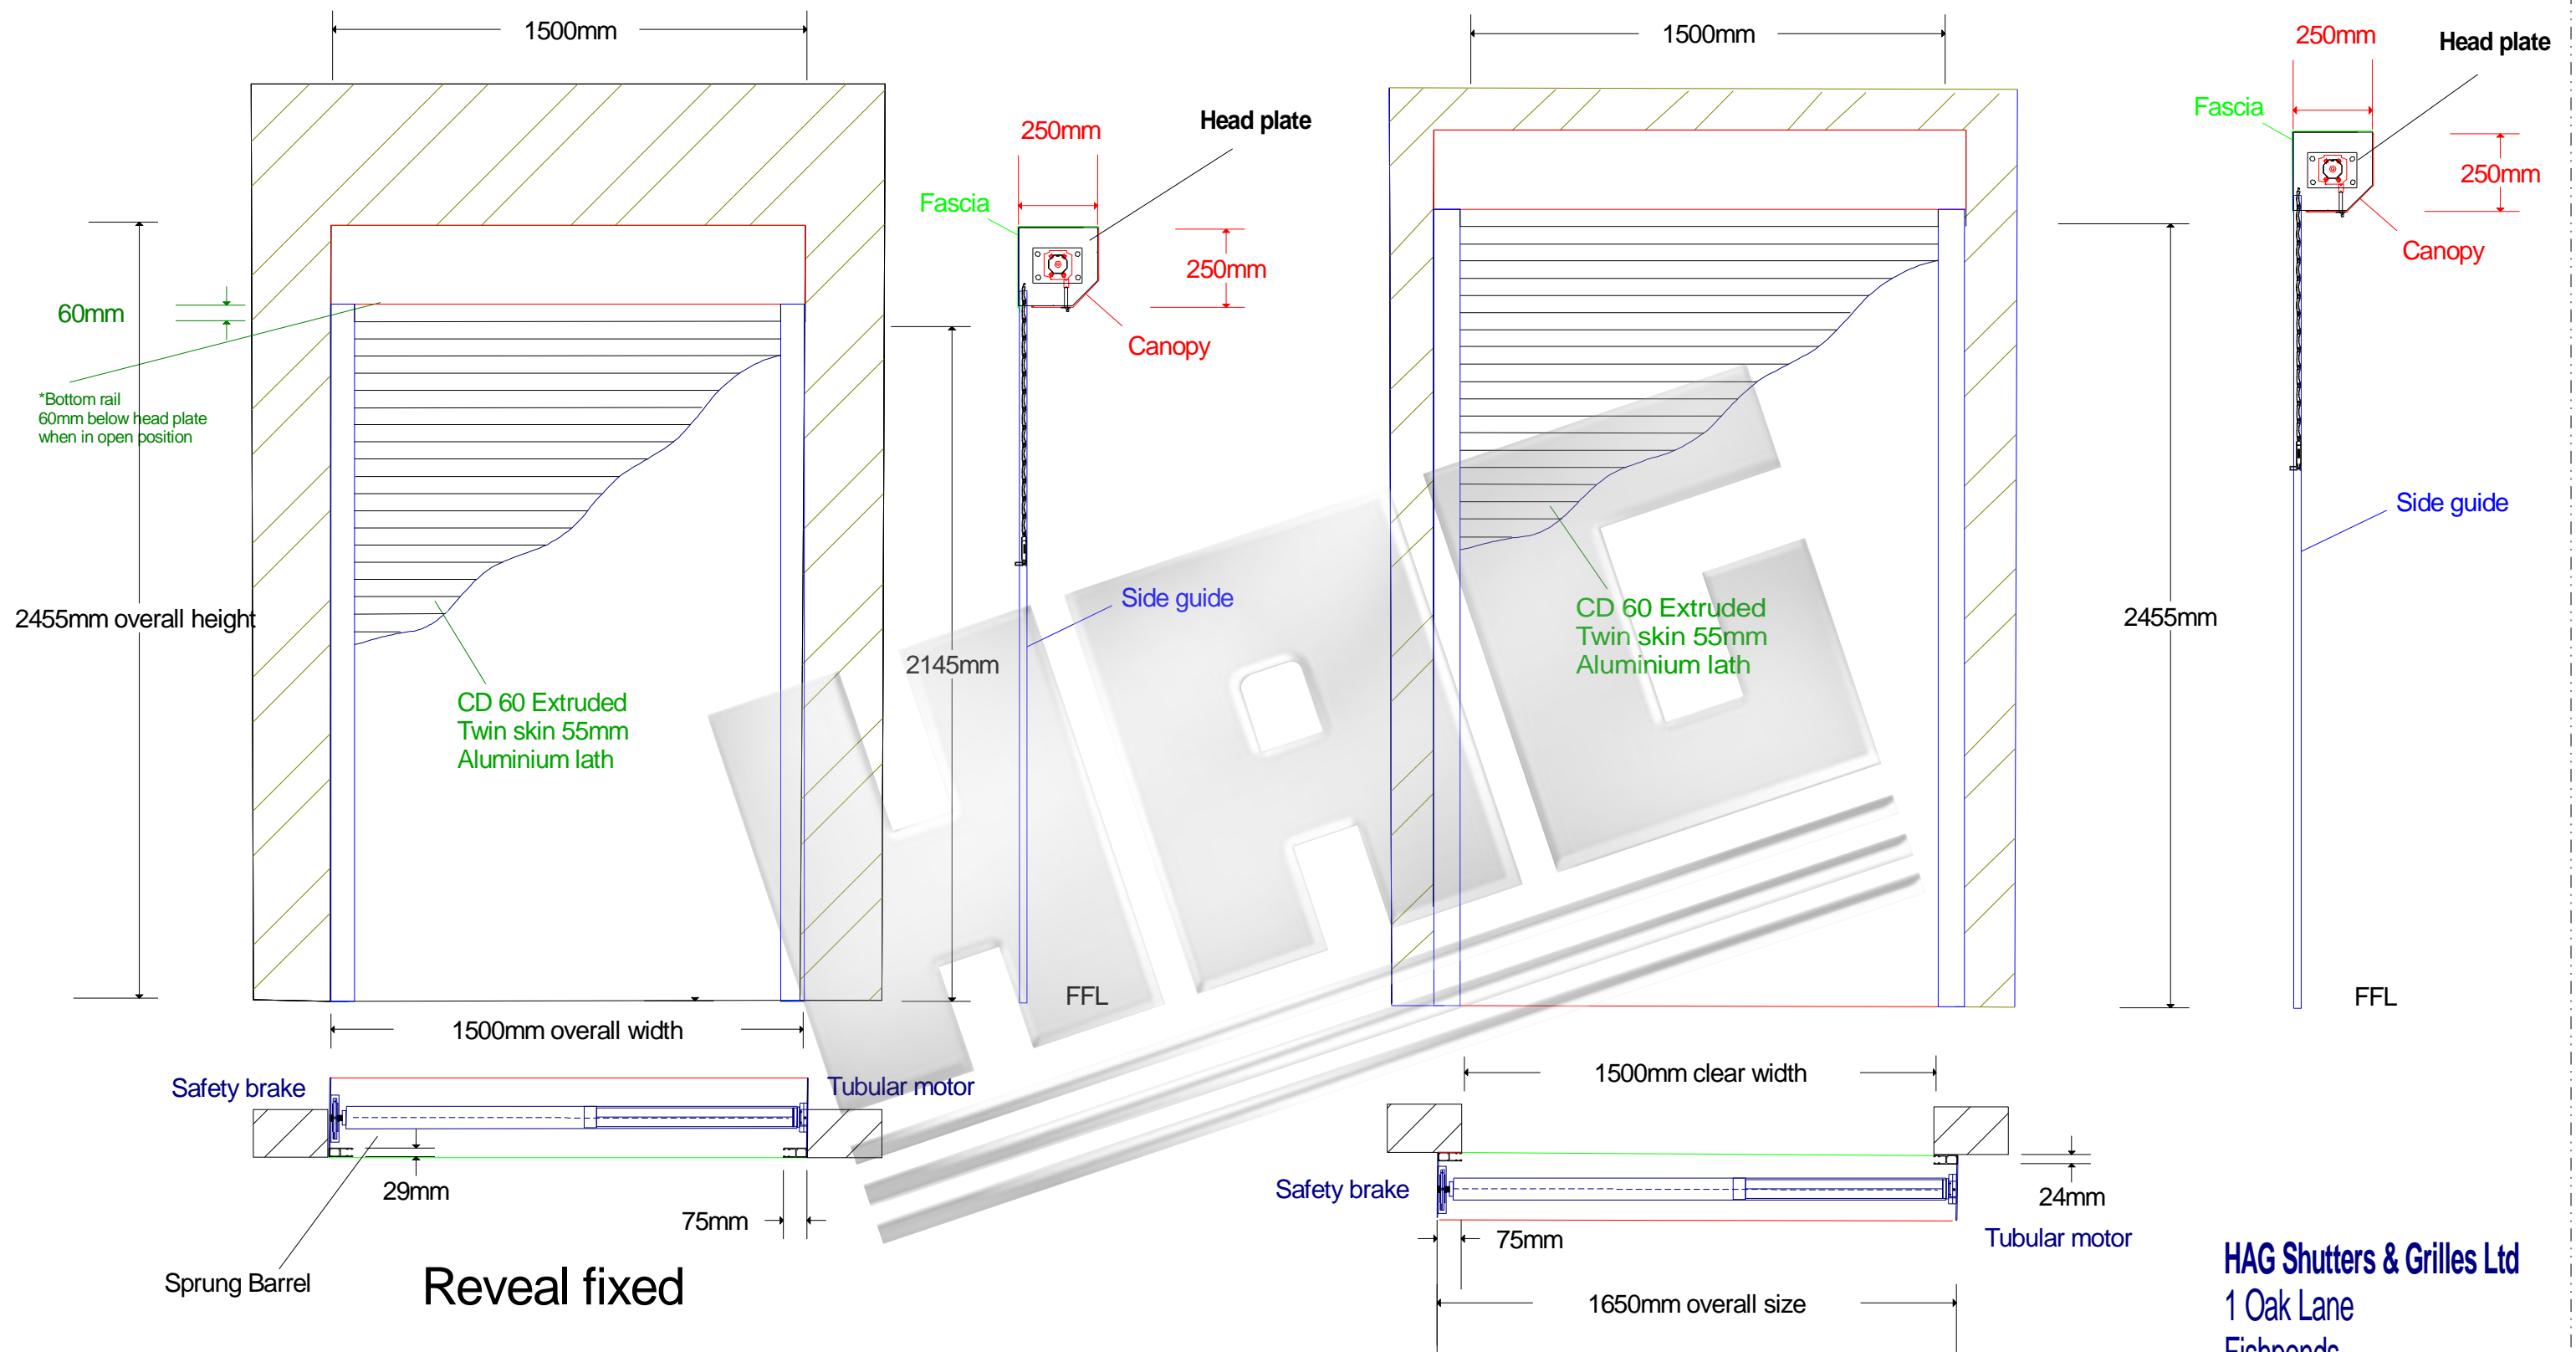

Reveal fixed

Face fixed

Product: CD60 Extruded Aluminium
Operation: Single phase tube motor with override
Operator: security keyswitch
Power requirements: 13amp fused spur within 1 metre of opening
Fixing: Reveal fixed or Face fixed
Finish: White (Ral 9010) or Brown (Ral 8014) as standard

Head plate sizes:
Overall height: Upto 1800mm Head plate = 205mm = 60mm Side guide
Overall height: Upto 2800mm Head plate = 250mm = 75mm Side guide
Overall height: Upto 4200mm Head plate = 300mm = 75mm Side guide
Overall height: Upto 5000mm Head plate = 350mm = 75mm Side guide

*Note 90mm Side guides recommended for Wider shutters

Maximum width: 6000mm
Maximum height: 5000mm
Curtain weight: 9kgs per m2

Installation & Space requirements for standard Electric shutter

HAG Shutters & Grilles Ltd
1 Oak Lane
Fishponds
Bristol
BS5 7UY

Tel: 0117 9654888
Fax: 0117 9657773
www.hag.co.uk
info@hag.co.uk

Scale: 1:20 @ A3