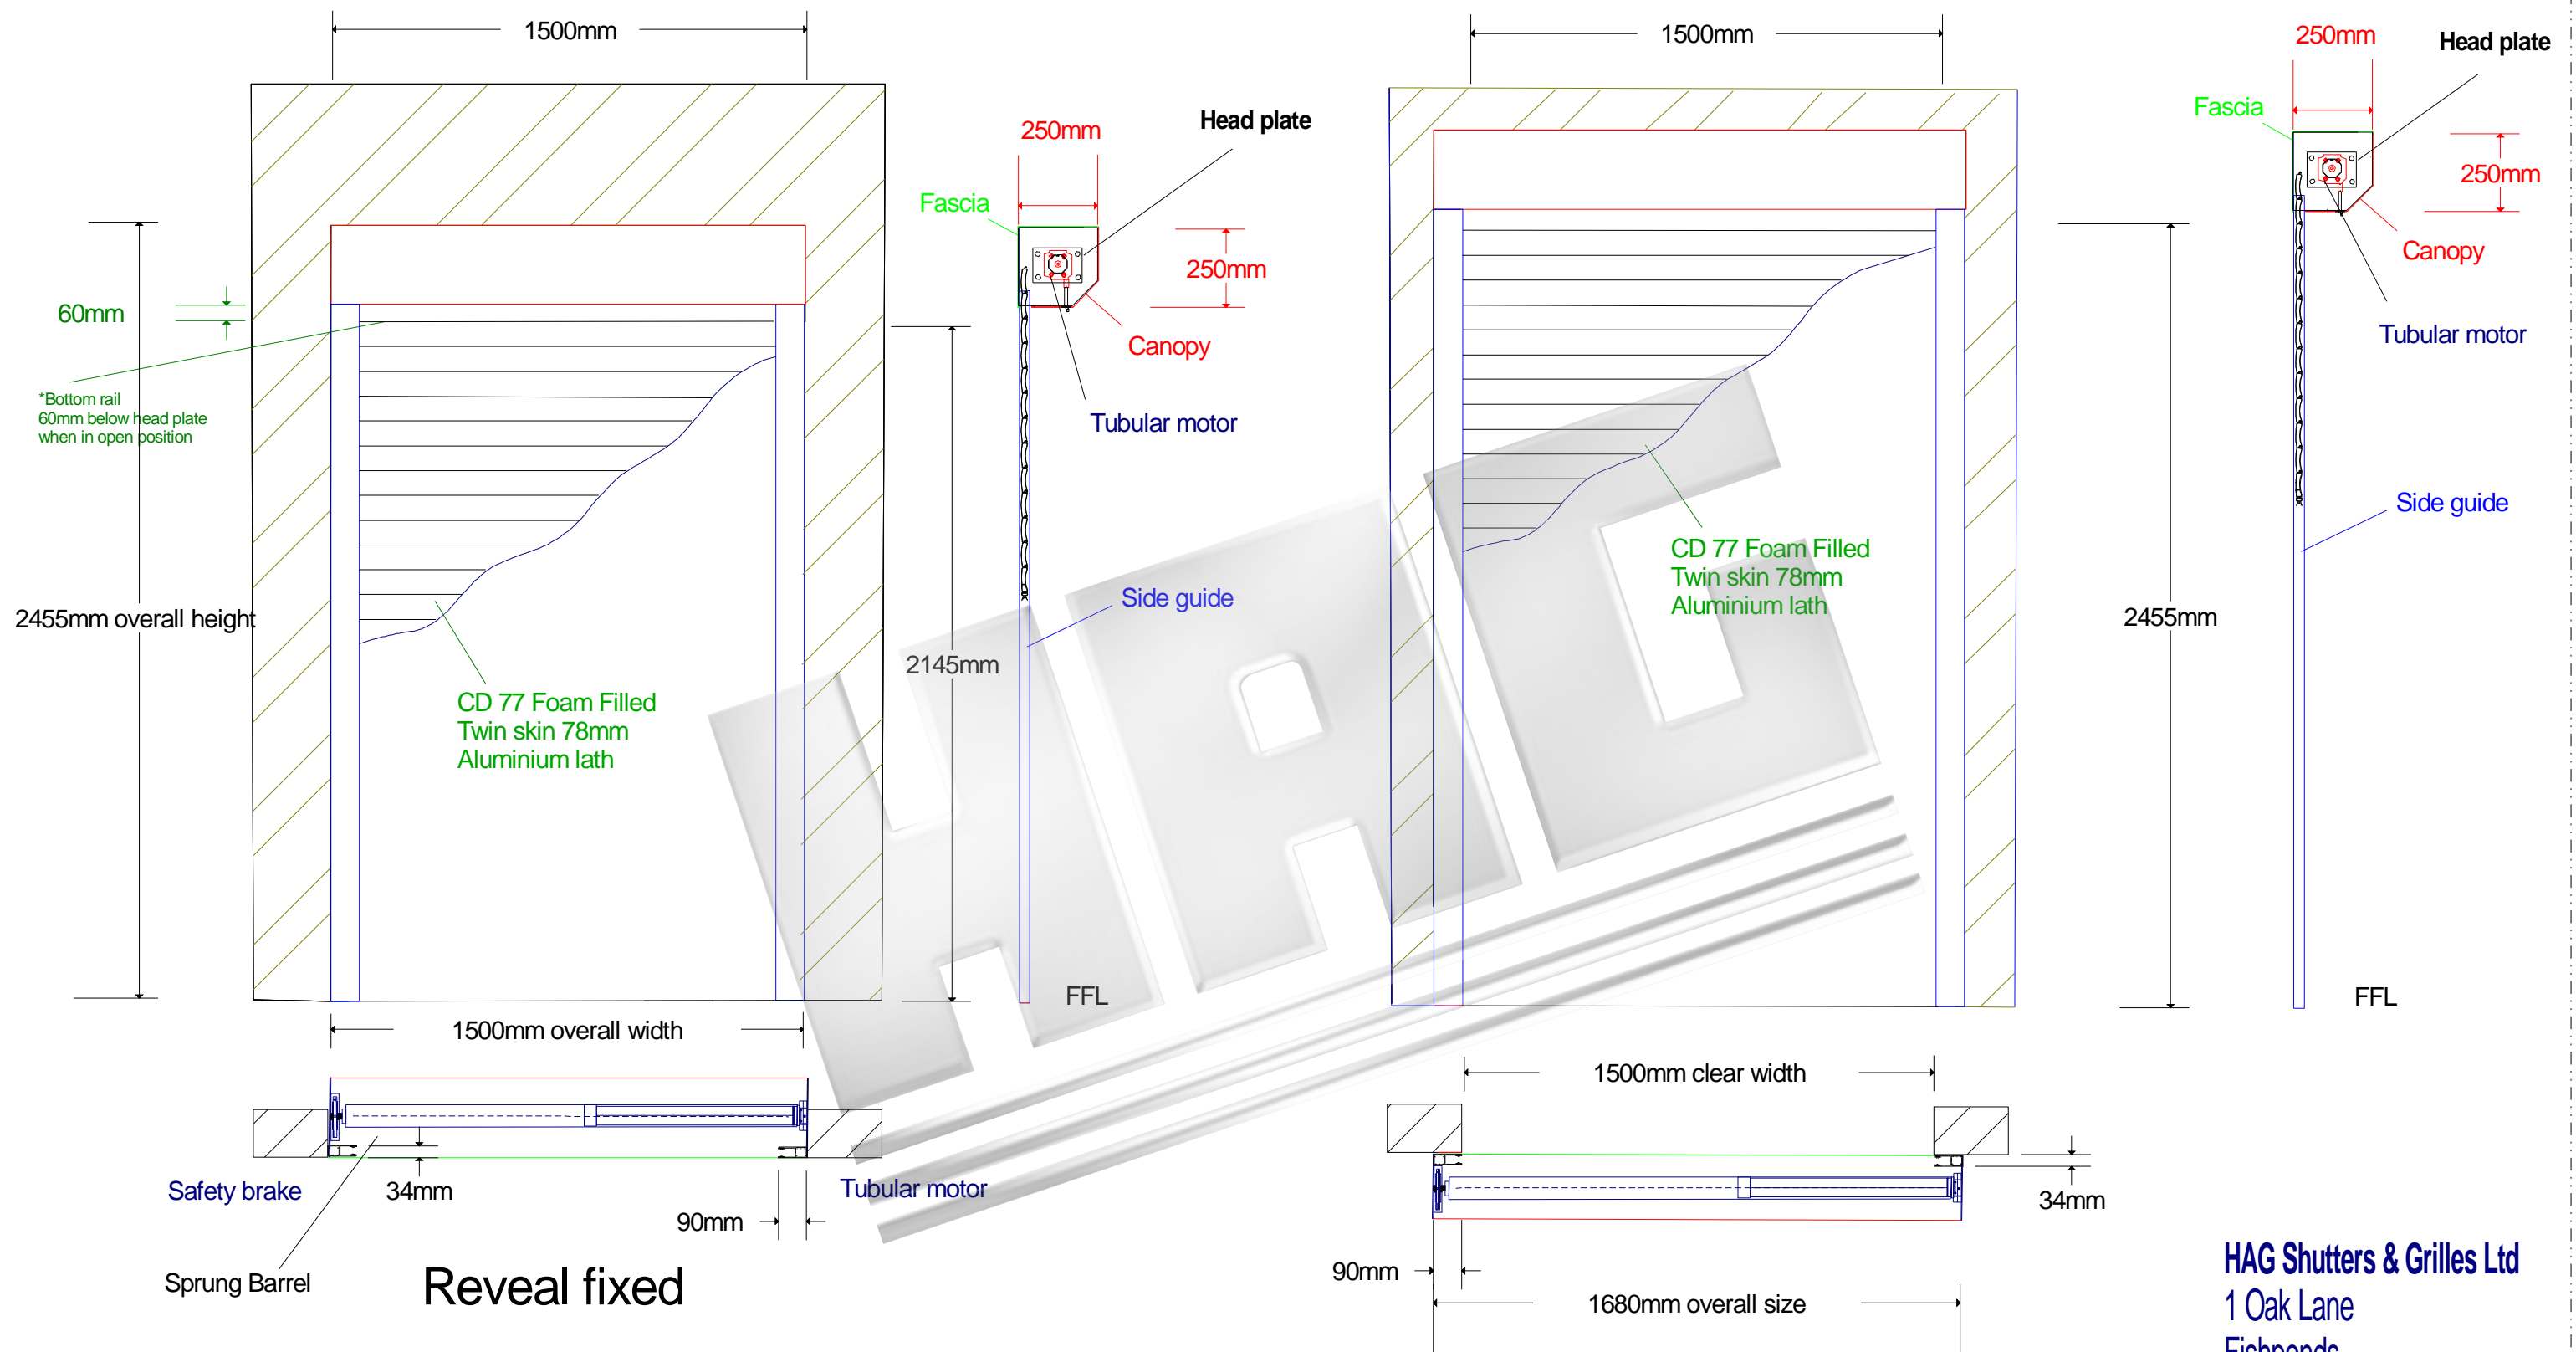

Head plate sizes:
 Overall height: Upto 2000mm Head plate = 250mm = 90mm Side guide
 Overall height: Upto 2800mm Head plate = 300mm = 90mm Side guide

Maximum width: 4000mm
 Maximum height: 2800mm

Curtain weight: 5kgs per m2

Product: CD77 Foam Filled Aluminium
Operation: Spring & Locking system
Fixing: Reveal fixed or Face fixed
Finish: White (Ral 9010) or Brown (Ral 8014) as standard

Installation & Space requirements for standard Manual shutter

HAG Shutters & Grilles Ltd
 1 Oak Lane
 Fishponds
 Bristol
 BS5 7UY

Tel: 0117 9654888
 Fax: 0117 9657773
www.hag.co.uk
info@hag.co.uk

Scale: 1:20 @ A3

Product: CD77 Foam Filled Aluminium
Operation: Single phase tube motor with override
Operator: security keyswitch
Power requirements: 13amp fused spur within 1 metre of opening
Fixing: Reveal fixed or Face fixed
Finish: White (Ral 9010) or Brown (Ral 8014) as standard